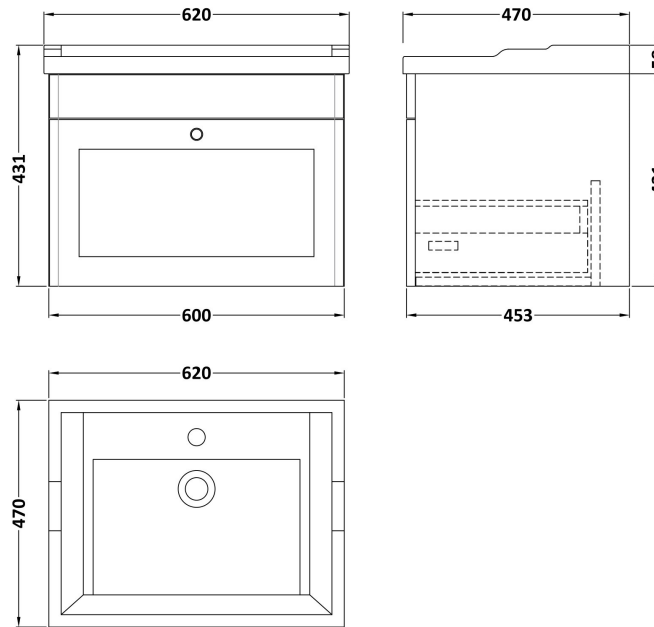

Sales Code: CLC894F

Description: 600 W/H 1-Drawer Unit & Basin 1Th

Packaging Details

Barcode: 5056678416419

Sales Code: CLA894

Description: 600 W/H 1-Drawer Unit (431X600x453)

Product Dimensions

Height (mm):	431
Width (mm):	600
Depth (mm):	453
Nett Weight (kg):	19

Packaging Dimensions

Height (mm):	465
Width (mm):	625
Depth (mm):	480
Gross Weight (kg):	19.5

Packaging Data

Box Colour:	Brown Cardboard Box
Box Qty:	1
Label Size:	100 x 50
Label Colour:	White Label
Label Qty:	2

Sales Code: NLV003

Description: 600mm Traditional Basin 1Th

Product Dimensions

Height (mm):	210
Width (mm):	620
Depth (mm):	470
Nett Weight (kg):	12.45

Packaging Dimensions

Height (mm):	260
Width (mm):	640
Depth (mm):	500
Gross Weight (kg):	13.66

Packaging Data

Box Colour:	Brown Cardboard Box - Printed
Box Qty:	1
Label Size:	100 x 50
Label Colour:	White Label
Label Qty:	2

Outer Box Dimensions (If Applicable)

Height (mm):	
Width (mm):	
Depth (mm):	
Gross Weight (kg):	
Barcode:	5055369043392