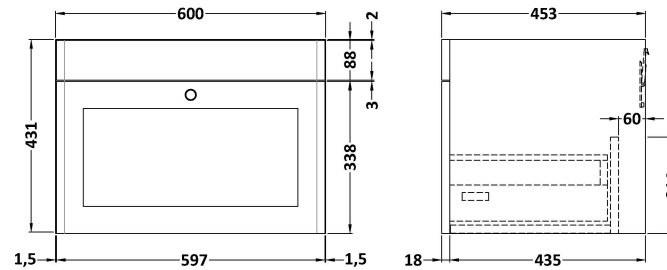

Sales Code: CLC894F

Description: 600 W/H 1-Drawer Unit & Basin 1Th

Packaging Details

Barcode: 5056678416419

Sales Code: CLA894

Description: 600 W/H 1-Drawer Unit (431X600x453)

Product Dimensions

Height (mm):	431
Width (mm):	600
Depth (mm):	453
Nett Weight (kg):	19

Packaging Dimensions

Height (mm):	465
Width (mm):	625
Depth (mm):	480
Gross Weight (kg):	19.5

Packaging Data

Box Colour:	Brown Cardboard Box
Box Qty:	1
Label Size:	100 x 50
Label Colour:	White Label
Label Qty:	2

Sales Code: NLV003

Description: 600mm Traditional Basin 1Th

Product Dimensions

Height (mm):	210
Width (mm):	620
Depth (mm):	470
Nett Weight (kg):	12.45

Packaging Dimensions

Height (mm):	260
Width (mm):	640
Depth (mm):	500
Gross Weight (kg):	13.66

Packaging Data

Box Colour:	Brown Cardboard Box - Printed
Box Qty:	1
Label Size:	100 x 50
Label Colour:	White Label
Label Qty:	2

Outer Box Dimensions (If Applicable)

Height (mm):	
Width (mm):	
Depth (mm):	
Gross Weight (kg):	
Barcode:	5055369043392