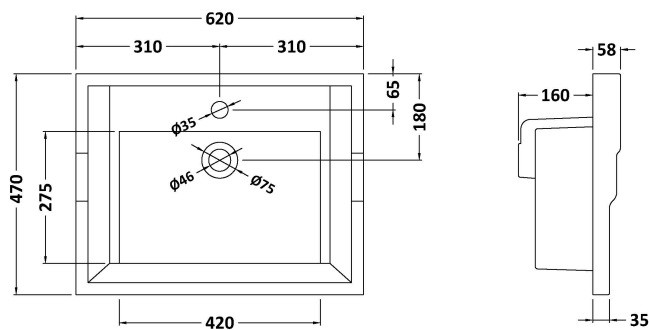

Sales Code: CLC894F

Description: 600 W/H 1-Drawer Unit & Basin 1Th

Packaging Details

Barcode: 5056678416419

Sales Code: CLA894

Description: 600 W/H 1-Drawer Unit (431X600x453)

Product Dimensions

Height (mm):	431
Width (mm):	600
Depth (mm):	453
Nett Weight (kg):	19

Packaging Dimensions

Height (mm):	465
Width (mm):	625
Depth (mm):	480
Gross Weight (kg):	19.5

Packaging Data

Box Colour:	Brown Cardboard Box
Box Qty:	1
Label Size:	100 x 50
Label Colour:	White Label
Label Qty:	2

Outer Box Dimensions (If Applicable)

Height (mm):	
Width (mm):	
Depth (mm):	
Gross Weight (kg):	
Barcode:	5056462643281

Product Details

Country of Origin:	China
Fitting Instruction:	No
CE & UKCA:	N/A
FSC Certified Materials:	Yes
Colour:	Satin Green
Construction Method:	Cam & Wood Dowel
Construction Type:	Rigid
Cabinet Finish:	MFC Painted Matt
Fascia Finish:	Mdf Painted Matt
Cabinet Thickness (mm):	18
Fascia Thickness (mm):	18
Drawer Included:	Yes
Drawer Type:	80mm High Metal S/C Inc Galler
No of Shelves:	Not Applicable
Hinge Type:	Not Applicable
Hinge Included:	Not Applicable
Adjustable Legs:	No, Not Required
Fixings Included:	Yes
Handle Style:	Traditional
Waste Shroud:	Yes
Handle Included:	Yes, Supplied
Handle Type:	Knob

Sales Code: NLV003

Description: 600mm Traditional Basin 1Th

Product Dimensions

Height (mm):	210
Width (mm):	620
Depth (mm):	470
Nett Weight (kg):	12.45

Packaging Dimensions

Height (mm):	260
Width (mm):	640
Depth (mm):	500
Gross Weight (kg):	13.66