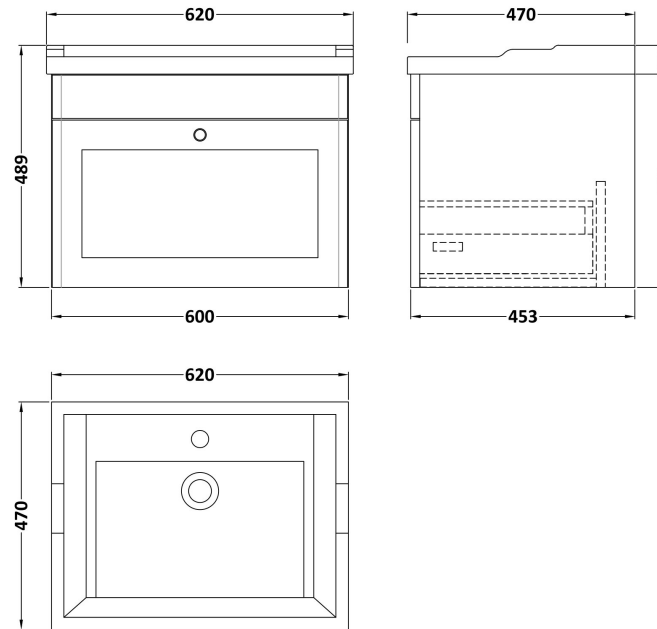

Sales Code: CLC894G

Description: 600 W/H 1-Drawer Unit & Basin 3Th

Packaging Details

Barcode: 5056678416570

Sales Code: CLA894

Description: 600 W/H 1-Drawer Unit (431X600x453)

Product Dimensions

Height (mm):	431
Width (mm):	600
Depth (mm):	453
Nett Weight (kg):	19

Packaging Dimensions

Height (mm):	465
Width (mm):	625
Depth (mm):	480
Gross Weight (kg):	19.5

Packaging Data

Box Colour:	Brown Cardboard Box
Box Qty:	1
Label Size:	100 x 50
Label Colour:	White Label
Label Qty:	2

Sales Code: NLV033

Description: 600mm Traditional Basin 3Th

Product Dimensions

Height (mm):	218
Width (mm):	620
Depth (mm):	470
Nett Weight (kg):	17.5

Packaging Dimensions

Height (mm):	260
Width (mm):	640
Depth (mm):	500
Gross Weight (kg):	18.5

Packaging Data

Box Colour:	Brown Cardboard Box - Printed
Box Qty:	1
Label Size:	100 x 50
Label Colour:	White Label
Label Qty:	2

Outer Box Dimensions (If Applicable)

Height (mm):	
Width (mm):	
Depth (mm):	
Gross Weight (kg):	
Barcode:	5055275830024