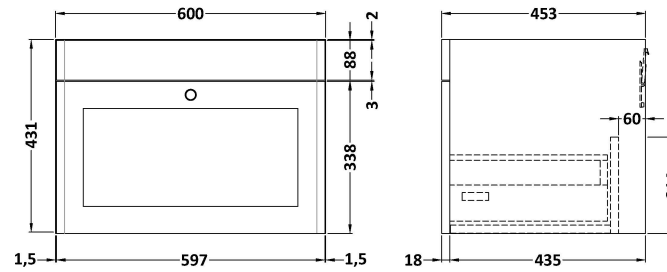

Sales Code: CLC894G

Description: 600 W/H 1-Drawer Unit & Basin 3Th

Packaging Details

Barcode: 5056678416570

Sales Code: CLA894

Description: 600 W/H 1-Drawer Unit (431X600x453)

Product Dimensions

Height (mm):	431
Width (mm):	600
Depth (mm):	453
Nett Weight (kg):	19

Packaging Dimensions

Height (mm):	465
Width (mm):	625
Depth (mm):	480
Gross Weight (kg):	19.5

Packaging Data

Box Colour:	Brown Cardboard Box
Box Qty:	1
Label Size:	100 x 50
Label Colour:	White Label
Label Qty:	2

Sales Code: NLV033

Description: 600mm Traditional Basin 3Th

Product Dimensions

Height (mm):	218
Width (mm):	620
Depth (mm):	470
Nett Weight (kg):	17.5

Packaging Dimensions

Height (mm):	260
Width (mm):	640
Depth (mm):	500
Gross Weight (kg):	18.5

Packaging Data

Box Colour:	Brown Cardboard Box - Printed
Box Qty:	1
Label Size:	100 x 50
Label Colour:	White Label
Label Qty:	2

Outer Box Dimensions (If Applicable)

Height (mm):	
Width (mm):	
Depth (mm):	
Gross Weight (kg):	
Barcode:	5055275830024