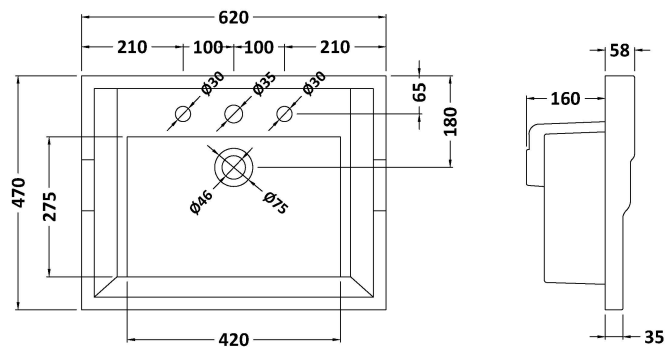

Sales Code: CLC894G

Description: 600 W/H 1-Drawer Unit & Basin 3Th

Packaging Details

Barcode: 5056678416570

Sales Code: CLA894

Description: 600 W/H 1-Drawer Unit (431X600x453)

Product Dimensions

Height (mm):	431
Width (mm):	600
Depth (mm):	453
Nett Weight (kg):	19

Packaging Dimensions

Height (mm):	465
Width (mm):	625
Depth (mm):	480
Gross Weight (kg):	19.5

Packaging Data

Box Colour:	Brown Cardboard Box
Box Qty:	1
Label Size:	100 x 50
Label Colour:	White Label
Label Qty:	2

Outer Box Dimensions (If Applicable)

Height (mm):	
Width (mm):	
Depth (mm):	
Gross Weight (kg):	
Barcode:	5056462643281

Product Details

Country of Origin:	China
Fitting Instruction:	No
CE & UKCA:	N/A
FSC Certified Materials:	Yes
Colour:	Satin Green
Construction Method:	Cam & Wood Dowel
Construction Type:	Rigid
Cabinet Finish:	MFC Painted Matt
Fascia Finish:	Mdf Painted Matt
Cabinet Thickness (mm):	18
Fascia Thickness (mm):	18
Drawer Included:	Yes
Drawer Type:	80mm High Metal S/C Inc Galler
No of Shelves:	Not Applicable
Hinge Type:	Not Applicable
Hinge Included:	Not Applicable
Adjustable Legs:	No, Not Required
Fixings Included:	Yes
Handle Style:	Traditional
Waste Shroud:	Yes
Handle Included:	Yes, Supplied
Handle Type:	Knob

Sales Code: NLV033

Description: 600mm Traditional Basin 3Th

Product Dimensions

Height (mm):	218
Width (mm):	620
Depth (mm):	470
Nett Weight (kg):	17.5

Packaging Dimensions

Height (mm):	260
Width (mm):	640
Depth (mm):	500
Gross Weight (kg):	18.5