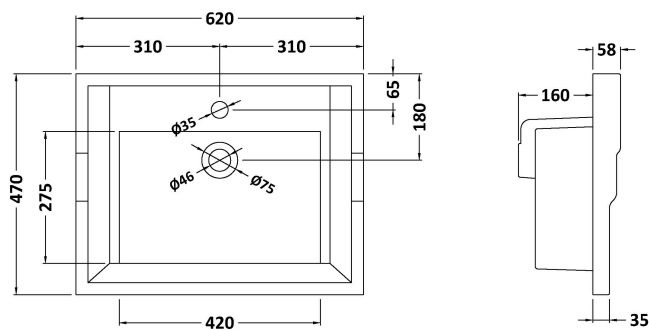

Packaging Dimensions

Height (mm):	465
Width (mm):	625
Depth (mm):	480
Gross Weight (kg):	19.5

Packaging Data

Box Colour:	Brown Cardboard Box
Box Qty:	1
Label Size:	100 x 50
Label Colour:	White Label
Label Qty:	2

Outer Box Dimensions (If Applicable)

Height (mm):	
Width (mm):	
Depth (mm):	
Gross Weight (kg):	
Barcode:	5056462643267

Product Details

Country of Origin:	China
Fitting Instruction:	No
CE & UKCA:	N/A
FSC Certified Materials:	Yes
Colour:	Satin White
Construction Method:	Cam & Wood Dowel
Construction Type:	Rigid
Cabinet Finish:	MFC Painted Matt
Fascia Finish:	Mdf Painted Matt
Cabinet Thickness (mm):	18
Fascia Thickness (mm):	18
Drawer Included:	Yes
Drawer Type:	80mm High Metal S/C Inc Galler
No of Shelves:	Not Applicable
Hinge Type:	Not Applicable
Hinge Included:	Not Applicable
Adjustable Legs:	No, Not Required
Fixings Included:	Yes
Handle Style:	Traditional
Waste Shroud:	Yes
Handle Included:	Yes, Supplied
Handle Type:	Knob

Sales Code: NLV003

Description: 600mm Traditional Basin 1Th

Product Dimensions

Height (mm):	210
Width (mm):	620
Depth (mm):	470
Nett Weight (kg):	12.45

Packaging Dimensions

Height (mm):	260
Width (mm):	640
Depth (mm):	500
Gross Weight (kg):	13.66

Packaging Data

Box Colour:	Brown Cardboard Box - Printed
Box Qty:	1
Label Size:	100 x 50
Label Colour:	White Label
Label Qty:	2

Outer Box Dimensions (If Applicable)

Height (mm):	
Width (mm):	
Depth (mm):	
Gross Weight (kg):	
Barcode:	5055369043392