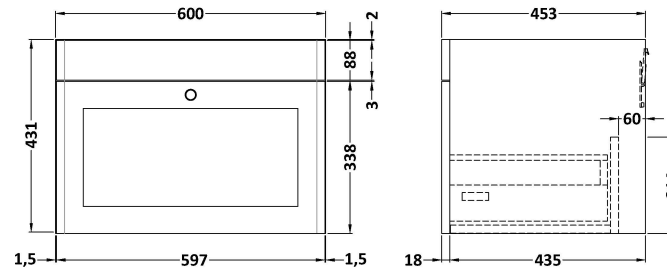

Sales Code: CLC194F

Description: 600 W/H 1-Drawer Unit & Basin 1Th

Packaging Details

Barcode: 5056678416396

Sales Code: CLA194

Description: 600 W/H 1-Drawer Unit (431X600x453)

Product Dimensions

Height (mm):	431
Width (mm):	600
Depth (mm):	453
Nett Weight (kg):	19

Packaging Dimensions

Height (mm):	465
Width (mm):	625
Depth (mm):	480
Gross Weight (kg):	19.5

Packaging Data

Box Colour:	Brown Cardboard Box
Box Qty:	1
Label Size:	100 x 50
Label Colour:	White Label
Label Qty:	2

Sales Code: NLV003

Description: 600mm Traditional Basin 1Th

Product Dimensions

Height (mm):	210
Width (mm):	620
Depth (mm):	470
Nett Weight (kg):	12.45

Packaging Dimensions

Height (mm):	260
Width (mm):	640
Depth (mm):	500
Gross Weight (kg):	13.66

Packaging Data

Box Colour:	Brown Cardboard Box - Printed
Box Qty:	1
Label Size:	100 x 50
Label Colour:	White Label
Label Qty:	2

Outer Box Dimensions (If Applicable)

Height (mm):	
Width (mm):	
Depth (mm):	
Gross Weight (kg):	
Barcode:	5055369043392