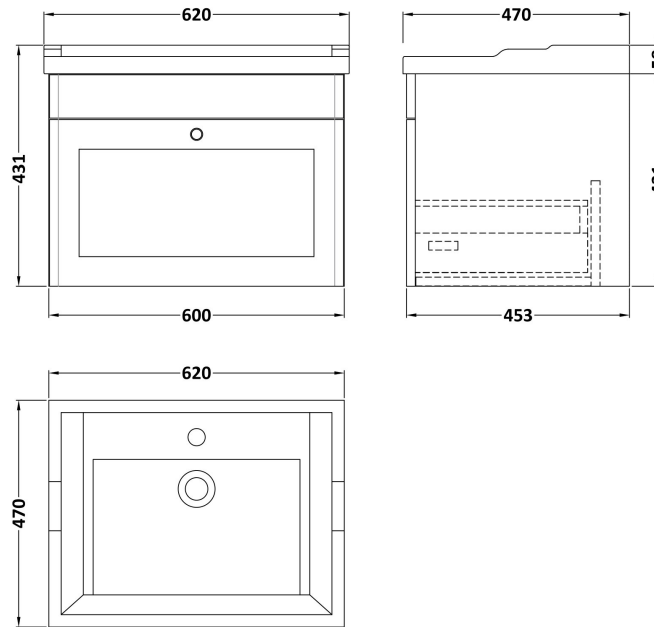

Sales Code: CLC194F

Description: 600 W/H 1-Drawer Unit & Basin 1Th

Packaging Details

Barcode: 5056678416396

Sales Code: CLA194

Description: 600 W/H 1-Drawer Unit (431X600x453)

Product Dimensions

Height (mm):	431
Width (mm):	600
Depth (mm):	453
Nett Weight (kg):	19

Packaging Dimensions

Height (mm):	465
Width (mm):	625
Depth (mm):	480
Gross Weight (kg):	19.5

Packaging Data

Box Colour:	Brown Cardboard Box
Box Qty:	1
Label Size:	100 x 50
Label Colour:	White Label
Label Qty:	2

Outer Box Dimensions (If Applicable)

Height (mm):	
Width (mm):	
Depth (mm):	
Gross Weight (kg):	
Barcode:	5056462643267

Product Details

Country of Origin:	China
Fitting Instruction:	No
CE & UKCA:	N/A
FSC Certified Materials:	Yes
Colour:	Satin White
Construction Method:	Cam & Wood Dowel
Construction Type:	Rigid
Cabinet Finish:	MFC Painted Matt
Fascia Finish:	Mdf Painted Matt
Cabinet Thickness (mm):	18
Fascia Thickness (mm):	18
Drawer Included:	Yes
Drawer Type:	80mm High Metal S/C Inc Galler
No of Shelves:	Not Applicable
Hinge Type:	Not Applicable
Hinge Included:	Not Applicable
Adjustable Legs:	No, Not Required
Fixings Included:	Yes
Handle Style:	Traditional
Waste Shroud:	Yes
Handle Included:	Yes, Supplied
Handle Type:	Knob

Sales Code: NLV003

Description: 600mm Traditional Basin 1Th

Product Dimensions

Height (mm):	210
Width (mm):	620
Depth (mm):	470
Nett Weight (kg):	12.45

Packaging Dimensions

Height (mm):	260
Width (mm):	640
Depth (mm):	500
Gross Weight (kg):	13.66