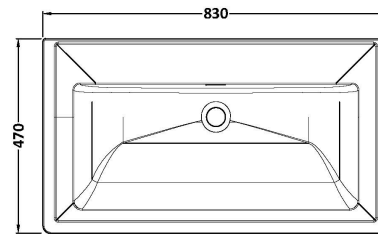

Sales Code: CLC896H

Description: 800 W/H 1-Drawer Unit & Basin 0Th

Packaging Details

Barcode: 5056678432921

Sales Code: CLA896

Description: 800 W/H 1-Drawer Unit (431X800x453)

Product Dimensions

Height (mm):	431
Width (mm):	800
Depth (mm):	453
Nett Weight (kg):	23

Packaging Dimensions

Height (mm):	465
Width (mm):	825
Depth (mm):	480
Gross Weight (kg):	23.5

Packaging Data

Box Colour:	Brown Cardboard Box
Box Qty:	1
Label Size:	100 x 50
Label Colour:	White Label
Label Qty:	2

Outer Box Dimensions (If Applicable)

Height (mm):	
Width (mm):	
Depth (mm):	
Gross Weight (kg):	
Barcode:	5056462643328

Product Details

Country of Origin:	China
Fitting Instruction:	No
CE & UKCA:	N/A
FSC Certified Materials:	Yes
Colour:	Satin Green
Construction Method:	Cam & Wood Dowel
Construction Type:	Rigid
Cabinet Finish:	MFC Painted Matt
Fascia Finish:	Mdf Painted Matt
Cabinet Thickness (mm):	18
Fascia Thickness (mm):	18
Drawer Included:	Yes
Drawer Type:	80mm High Metal S/C Inc Galler
No of Shelves:	Not Applicable
Hinge Type:	Not Applicable
Hinge Included:	Not Applicable
Adjustable Legs:	No, Not Required
Fixings Included:	Yes
Handle Style:	Traditional
Waste Shroud:	Yes
Handle Included:	Yes, Supplied
Handle Type:	Knob

Sales Code: CBM515

Description: 800 Classique Basin 0Th

Product Dimensions

Height (mm):	67
Width (mm):	830
Depth (mm):	470
Nett Weight (kg):	21.5

Packaging Dimensions

Height (mm):	490
Width (mm):	850
Depth (mm):	220
Gross Weight (kg):	21.5