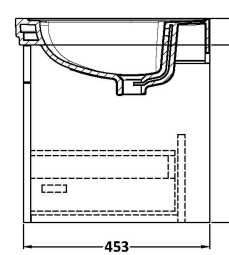

Sales Code: CLC896H

Description: 800 W/H 1-Drawer Unit & Basin 0Th

Packaging Details

Barcode: 5056678432921

Sales Code: CLA896

Description: 800 W/H 1-Drawer Unit (431X800x453)

Product Dimensions

Height (mm):	431
Width (mm):	800
Depth (mm):	453
Nett Weight (kg):	23

Packaging Dimensions

Height (mm):	465
Width (mm):	825
Depth (mm):	480
Gross Weight (kg):	23.5

Packaging Data

Box Colour:	Brown Cardboard Box
Box Qty:	1
Label Size:	100 x 50
Label Colour:	White Label
Label Qty:	2

Outer Box Dimensions (If Applicable)

Height (mm):	
Width (mm):	
Depth (mm):	
Gross Weight (kg):	
Barcode:	5056462643328

Product Details

Country of Origin:	China
Fitting Instruction:	No
CE & UKCA:	N/A
FSC Certified Materials:	Yes
Colour:	Satin Green
Construction Method:	Cam & Wood Dowel
Construction Type:	Rigid
Cabinet Finish:	MFC Painted Matt
Fascia Finish:	Mdf Painted Matt
Cabinet Thickness (mm):	18
Fascia Thickness (mm):	18
Drawer Included:	Yes
Drawer Type:	80mm High Metal S/C Inc Galler
No of Shelves:	Not Applicable
Hinge Type:	Not Applicable
Hinge Included:	Not Applicable
Adjustable Legs:	No, Not Required
Fixings Included:	Yes
Handle Style:	Traditional
Waste Shroud:	Yes
Handle Included:	Yes, Supplied
Handle Type:	Knob

Sales Code: CBM515

Description: 800 Classique Basin 0Th

Product Dimensions

Height (mm):	67
Width (mm):	830
Depth (mm):	470
Nett Weight (kg):	21.5

Packaging Dimensions

Height (mm):	490
Width (mm):	850
Depth (mm):	220
Gross Weight (kg):	21.5