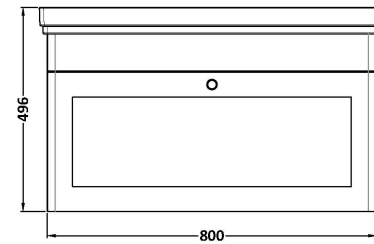

Sales Code: CLC896H

Description: 800 W/H 1-Drawer Unit & Basin 0Th

Packaging Details

Barcode: 5056678432921

Sales Code: CLA896

Description: 800 W/H 1-Drawer Unit (431X800x453)

Product Dimensions

Height (mm):	431
Width (mm):	800
Depth (mm):	453
Nett Weight (kg):	23

Packaging Dimensions

Height (mm):	465
Width (mm):	825
Depth (mm):	480
Gross Weight (kg):	23.5

Packaging Data

Box Colour:	Brown Cardboard Box
Box Qty:	1
Label Size:	100 x 50
Label Colour:	White Label
Label Qty:	2

Outer Box Dimensions (If Applicable)

Height (mm):	
Width (mm):	
Depth (mm):	
Gross Weight (kg):	
Barcode:	5056462643328

Product Details

Country of Origin:	China
Fitting Instruction:	No
CE & UKCA:	N/A
FSC Certified Materials:	Yes
Colour:	Satin Green
Construction Method:	Cam & Wood Dowel
Construction Type:	Rigid
Cabinet Finish:	MFC Painted Matt
Fascia Finish:	Mdf Painted Matt
Cabinet Thickness (mm):	18
Fascia Thickness (mm):	18
Drawer Included:	Yes
Drawer Type:	80mm High Metal S/C Inc Galler
No of Shelves:	Not Applicable
Hinge Type:	Not Applicable
Hinge Included:	Not Applicable
Adjustable Legs:	No, Not Required
Fixings Included:	Yes
Handle Style:	Traditional
Waste Shroud:	Yes
Handle Included:	Yes, Supplied
Handle Type:	Knob

Sales Code: CBM515

Description: 800 Classique Basin 0Th

Product Dimensions

Height (mm):	67
Width (mm):	830
Depth (mm):	470
Nett Weight (kg):	21.5

Packaging Dimensions

Height (mm):	490
Width (mm):	850
Depth (mm):	220
Gross Weight (kg):	21.5