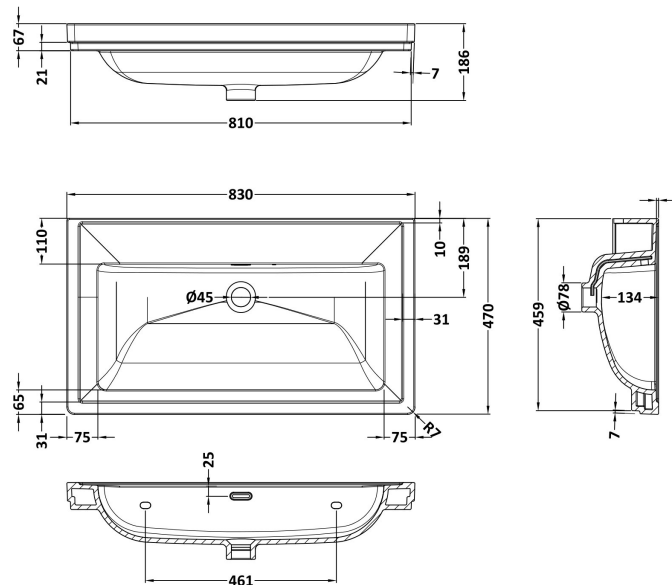

Packaging Dimensions

Height (mm):	465
Width (mm):	825
Depth (mm):	480
Gross Weight (kg):	23.5

Packaging Data

Box Colour:	Brown Cardboard Box
Box Qty:	1
Label Size:	100 x 50
Label Colour:	White Label
Label Qty:	2

Outer Box Dimensions (If Applicable)

Height (mm):	
Width (mm):	
Depth (mm):	
Gross Weight (kg):	
Barcode:	5056462643328

Product Details

Country of Origin:	China
Fitting Instruction:	No
CE & UKCA:	N/A
FSC Certified Materials:	Yes
Colour:	Satin Green
Construction Method:	Cam & Wood Dowel
Construction Type:	Rigid
Cabinet Finish:	MFC Painted Matt
Fascia Finish:	Mdf Painted Matt
Cabinet Thickness (mm):	18
Fascia Thickness (mm):	18
Drawer Included:	Yes
Drawer Type:	80mm High Metal S/C Inc Galler
No of Shelves:	Not Applicable
Hinge Type:	Not Applicable
Hinge Included:	Not Applicable
Adjustable Legs:	No, Not Required
Fixings Included:	Yes
Handle Style:	Traditional
Waste Shroud:	Yes
Handle Included:	Yes, Supplied
Handle Type:	Knob

Sales Code: CBM515

Description: 800 Classique Basin 0Th

Product Dimensions

Height (mm):	67
Width (mm):	830
Depth (mm):	470
Nett Weight (kg):	21.5

Packaging Dimensions

Height (mm):	490
Width (mm):	850
Depth (mm):	220
Gross Weight (kg):	21.5

Packaging Data

Box Colour:	Brown Cardboard Box - Printed
Box Qty:	1
Label Size:	100 x 50
Label Colour:	White Label
Label Qty:	2

Outer Box Dimensions (If Applicable)

Height (mm):	
Width (mm):	
Depth (mm):	
Gross Weight (kg):	
Barcode:	5056678431207