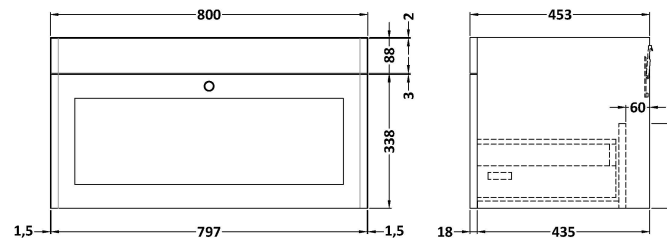

Sales Code: CLC896H

Description: 800 W/H 1-Drawer Unit & Basin 0Th

Packaging Details

Barcode: 5056678432921

Sales Code: CLA896

Description: 800 W/H 1-Drawer Unit (431X800x453)

Product Dimensions

Height (mm):	431
Width (mm):	800
Depth (mm):	453
Nett Weight (kg):	23

Packaging Dimensions

Height (mm):	465
Width (mm):	825
Depth (mm):	480
Gross Weight (kg):	23.5

Packaging Data

Box Colour:	Brown Cardboard Box
Box Qty:	1
Label Size:	100 x 50
Label Colour:	White Label
Label Qty:	2

Sales Code: CBM515

Description: 800 Classique Basin 0Th

Product Dimensions

Height (mm):	67
Width (mm):	830
Depth (mm):	470
Nett Weight (kg):	21.5

Packaging Dimensions

Height (mm):	490
Width (mm):	850
Depth (mm):	220
Gross Weight (kg):	21.5

Packaging Data

Box Colour:	Brown Cardboard Box - Printed
Box Qty:	1
Label Size:	100 x 50
Label Colour:	White Label
Label Qty:	2

Outer Box Dimensions (If Applicable)

Height (mm):	
Width (mm):	
Depth (mm):	
Gross Weight (kg):	
Barcode:	5056678431207