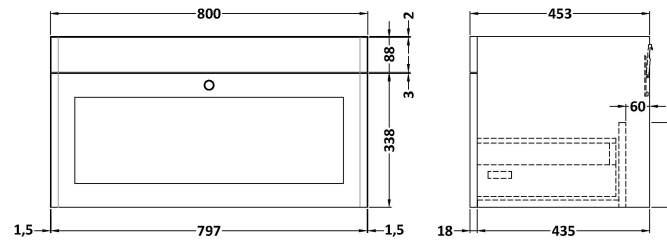

Sales Code: CLC296H

Description: 800 W/H 1-Drawer Unit & Basin 0Th

Packaging Details

Barcode: 5056678432914

Sales Code: CLA296

Description: 800 W/H 1-Drawer Unit (431X800x453)

Product Dimensions

Height (mm):	431
Width (mm):	800
Depth (mm):	453
Nett Weight (kg):	23

Packaging Dimensions

Height (mm):	465
Width (mm):	825
Depth (mm):	480
Gross Weight (kg):	23.5

Packaging Data

Box Colour:	Brown Cardboard Box
Box Qty:	1
Label Size:	100 x 50
Label Colour:	White Label
Label Qty:	2

Sales Code: CBM515

Description: 800 Classique Basin 0Th

Product Dimensions

Height (mm):	67
Width (mm):	830
Depth (mm):	470
Nett Weight (kg):	21.5

Packaging Dimensions

Height (mm):	490
Width (mm):	850
Depth (mm):	220
Gross Weight (kg):	21.5

Packaging Data

Box Colour:	Brown Cardboard Box - Printed
Box Qty:	1
Label Size:	100 x 50
Label Colour:	White Label
Label Qty:	2

Outer Box Dimensions (If Applicable)

Height (mm):	
Width (mm):	
Depth (mm):	
Gross Weight (kg):	
Barcode:	5056678431207