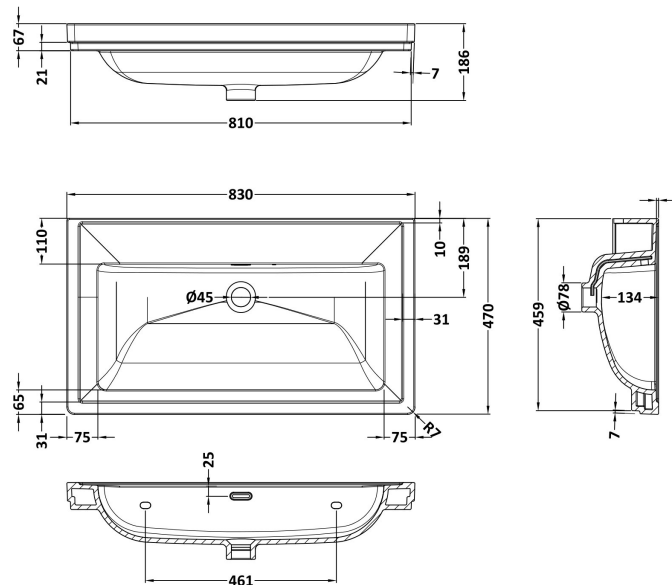

Packaging Dimensions

Height (mm):	465
Width (mm):	825
Depth (mm):	480
Gross Weight (kg):	23.5

Packaging Data

Box Colour:	Brown Cardboard Box
Box Qty:	1
Label Size:	100 x 50
Label Colour:	White Label
Label Qty:	2

Outer Box Dimensions (If Applicable)

Height (mm):	
Width (mm):	
Depth (mm):	
Gross Weight (kg):	
Barcode:	5056462643311

Product Details

Country of Origin:	China
Fitting Instruction:	No
CE & UKCA:	N/A
FSC Certified Materials:	Yes
Colour:	Satin Grey
Construction Method:	Cam & Wood Dowel
Construction Type:	Rigid
Cabinet Finish:	MFC Painted Matt
Fascia Finish:	Mdf Painted Matt
Cabinet Thickness (mm):	18
Fascia Thickness (mm):	18
Drawer Included:	Yes
Drawer Type:	80mm High Metal S/C Inc Galler
No of Shelves:	Not Applicable
Hinge Type:	Not Applicable
Hinge Included:	Not Applicable
Adjustable Legs:	No, Not Required
Fixings Included:	Yes
Handle Style:	Traditional
Waste Shroud:	Yes
Handle Included:	Yes, Supplied
Handle Type:	Knob

Sales Code: CBM515

Description: 800 Classique Basin 0Th

Product Dimensions

Height (mm):	67
Width (mm):	830
Depth (mm):	470
Nett Weight (kg):	21.5

Packaging Dimensions

Height (mm):	490
Width (mm):	850
Depth (mm):	220
Gross Weight (kg):	21.5

Packaging Data

Box Colour:	Brown Cardboard Box - Printed
Box Qty:	1
Label Size:	100 x 50
Label Colour:	White Label
Label Qty:	2

Outer Box Dimensions (If Applicable)

Height (mm):	
Width (mm):	
Depth (mm):	
Gross Weight (kg):	
Barcode:	5056678431207