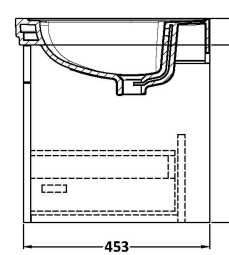

Sales Code: CLC296H

Description: 800 W/H 1-Drawer Unit & Basin 0Th

Packaging Details

Barcode: 5056678432914

Sales Code: CLA296

Description: 800 W/H 1-Drawer Unit (431X800x453)

Product Dimensions

Height (mm):	431
Width (mm):	800
Depth (mm):	453
Nett Weight (kg):	23

Packaging Dimensions

Height (mm):	465
Width (mm):	825
Depth (mm):	480
Gross Weight (kg):	23.5

Packaging Data

Box Colour:	Brown Cardboard Box
Box Qty:	1
Label Size:	100 x 50
Label Colour:	White Label
Label Qty:	2

Outer Box Dimensions (If Applicable)

Height (mm):	
Width (mm):	
Depth (mm):	
Gross Weight (kg):	
Barcode:	5056462643311

Product Details

Country of Origin:	China
Fitting Instruction:	No
CE & UKCA:	N/A
FSC Certified Materials:	Yes
Colour:	Satin Grey
Construction Method:	Cam & Wood Dowel
Construction Type:	Rigid
Cabinet Finish:	MFC Painted Matt
Fascia Finish:	Mdf Painted Matt
Cabinet Thickness (mm):	18
Fascia Thickness (mm):	18
Drawer Included:	Yes
Drawer Type:	80mm High Metal S/C Inc Galler
No of Shelves:	Not Applicable
Hinge Type:	Not Applicable
Hinge Included:	Not Applicable
Adjustable Legs:	No, Not Required
Fixings Included:	Yes
Handle Style:	Traditional
Waste Shroud:	Yes
Handle Included:	Yes, Supplied
Handle Type:	Knob

Sales Code: CBM515

Description: 800 Classique Basin 0Th

Product Dimensions

Height (mm):	67
Width (mm):	830
Depth (mm):	470
Nett Weight (kg):	21.5

Packaging Dimensions

Height (mm):	490
Width (mm):	850
Depth (mm):	220
Gross Weight (kg):	21.5