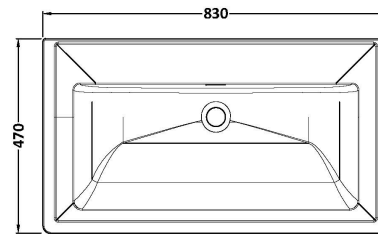

Sales Code: CLC296H

Description: 800 W/H 1-Drawer Unit & Basin 0Th

Packaging Details

Barcode: 5056678432914

Sales Code: CLA296

Description: 800 W/H 1-Drawer Unit (431X800x453)

Product Dimensions

Height (mm):	431
Width (mm):	800
Depth (mm):	453
Nett Weight (kg):	23

Packaging Dimensions

Height (mm):	465
Width (mm):	825
Depth (mm):	480
Gross Weight (kg):	23.5

Packaging Data

Box Colour:	Brown Cardboard Box
Box Qty:	1
Label Size:	100 x 50
Label Colour:	White Label
Label Qty:	2

Outer Box Dimensions (If Applicable)

Height (mm):	
Width (mm):	
Depth (mm):	
Gross Weight (kg):	
Barcode:	5056462643311

Product Details

Country of Origin:	China
Fitting Instruction:	No
CE & UKCA:	N/A
FSC Certified Materials:	Yes
Colour:	Satin Grey
Construction Method:	Cam & Wood Dowel
Construction Type:	Rigid
Cabinet Finish:	MFC Painted Matt
Fascia Finish:	Mdf Painted Matt
Cabinet Thickness (mm):	18
Fascia Thickness (mm):	18
Drawer Included:	Yes
Drawer Type:	80mm High Metal S/C Inc Galler
No of Shelves:	Not Applicable
Hinge Type:	Not Applicable
Hinge Included:	Not Applicable
Adjustable Legs:	No, Not Required
Fixings Included:	Yes
Handle Style:	Traditional
Waste Shroud:	Yes
Handle Included:	Yes, Supplied
Handle Type:	Knob

Sales Code: CBM515

Description: 800 Classique Basin 0Th

Product Dimensions

Height (mm):	67
Width (mm):	830
Depth (mm):	470
Nett Weight (kg):	21.5

Packaging Dimensions

Height (mm):	490
Width (mm):	850
Depth (mm):	220
Gross Weight (kg):	21.5