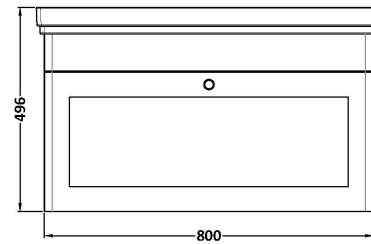

Sales Code: CLC296H

Description: 800 W/H 1-Drawer Unit & Basin 0Th

Packaging Details

Barcode: 5056678432914

Sales Code: CLA296

Description: 800 W/H 1-Drawer Unit (431X800x453)

Product Dimensions

Height (mm):	431
Width (mm):	800
Depth (mm):	453
Nett Weight (kg):	23

Packaging Dimensions

Height (mm):	465
Width (mm):	825
Depth (mm):	480
Gross Weight (kg):	23.5

Packaging Data

Box Colour:	Brown Cardboard Box
Box Qty:	1
Label Size:	100 x 50
Label Colour:	White Label
Label Qty:	2

Outer Box Dimensions (If Applicable)

Height (mm):	
Width (mm):	
Depth (mm):	
Gross Weight (kg):	
Barcode:	5056462643311

Product Details

Country of Origin:	China
Fitting Instruction:	No
CE & UKCA:	N/A
FSC Certified Materials:	Yes
Colour:	Satin Grey
Construction Method:	Cam & Wood Dowel
Construction Type:	Rigid
Cabinet Finish:	MFC Painted Matt
Fascia Finish:	Mdf Painted Matt
Cabinet Thickness (mm):	18
Fascia Thickness (mm):	18
Drawer Included:	Yes
Drawer Type:	80mm High Metal S/C Inc Galler
No of Shelves:	Not Applicable
Hinge Type:	Not Applicable
Hinge Included:	Not Applicable
Adjustable Legs:	No, Not Required
Fixings Included:	Yes
Handle Style:	Traditional
Waste Shroud:	Yes
Handle Included:	Yes, Supplied
Handle Type:	Knob

Sales Code: CBM515

Description: 800 Classique Basin 0Th

Product Dimensions

Height (mm):	67
Width (mm):	830
Depth (mm):	470
Nett Weight (kg):	21.5

Packaging Dimensions

Height (mm):	490
Width (mm):	850
Depth (mm):	220
Gross Weight (kg):	21.5