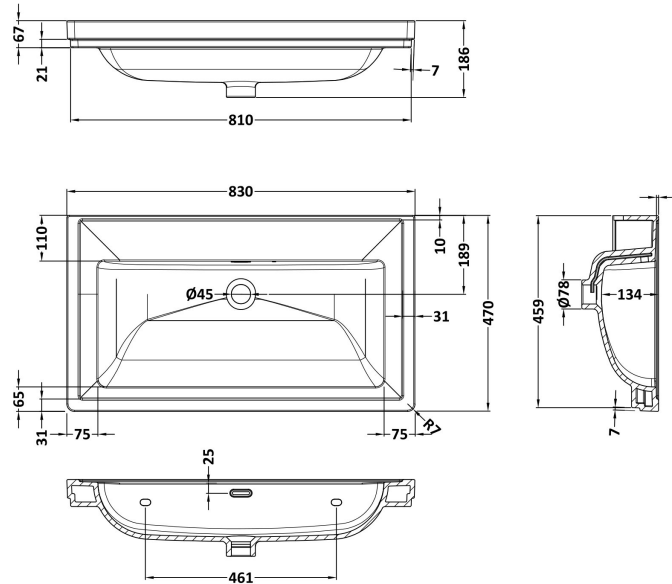

Packaging Dimensions

Height (mm):	465
Width (mm):	825
Depth (mm):	480
Gross Weight (kg):	23.5

Packaging Data

Box Colour:	Brown Cardboard Box
Box Qty:	1
Label Size:	100 x 50
Label Colour:	White Label
Label Qty:	2

Outer Box Dimensions (If Applicable)

Height (mm):	
Width (mm):	
Depth (mm):	
Gross Weight (kg):	
Barcode:	5056462643304

Product Details

Country of Origin:	China
Fitting Instruction:	No
CE & UKCA:	N/A
FSC Certified Materials:	Yes
Colour:	Satin White
Construction Method:	Cam & Wood Dowel
Construction Type:	Rigid
Cabinet Finish:	MFC Painted Matt
Fascia Finish:	Mdf Painted Matt
Cabinet Thickness (mm):	18
Fascia Thickness (mm):	18
Drawer Included:	Yes
Drawer Type:	80mm High Metal S/C Inc Galler
No of Shelves:	Not Applicable
Hinge Type:	Not Applicable
Hinge Included:	Not Applicable
Adjustable Legs:	No, Not Required
Fixings Included:	Yes
Handle Style:	Traditional
Waste Shroud:	Yes
Handle Included:	Yes, Supplied
Handle Type:	Knob

Sales Code: CBM515

Description: 800 Classique Basin 0Th

Product Dimensions

Height (mm):	67
Width (mm):	830
Depth (mm):	470
Nett Weight (kg):	21.5

Packaging Dimensions

Height (mm):	490
Width (mm):	850
Depth (mm):	220
Gross Weight (kg):	21.5

Packaging Data

Box Colour:	Brown Cardboard Box - Printed
Box Qty:	1
Label Size:	100 x 50
Label Colour:	White Label
Label Qty:	2

Outer Box Dimensions (If Applicable)

Height (mm):	
Width (mm):	
Depth (mm):	
Gross Weight (kg):	
Barcode:	5056678431207