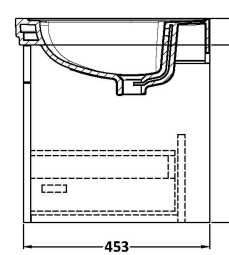

Sales Code: CLC196H

Description: 800 W/H 1-Drawer Unit & Basin 0Th

Packaging Details

Barcode: 5056678432907

Sales Code: CLA196

Description: 800 W/H 1-Drawer Unit (431X800x453)

Product Dimensions

Height (mm):	431
Width (mm):	800
Depth (mm):	453
Nett Weight (kg):	23

Packaging Dimensions

Height (mm):	465
Width (mm):	825
Depth (mm):	480
Gross Weight (kg):	23.5

Packaging Data

Box Colour:	Brown Cardboard Box
Box Qty:	1
Label Size:	100 x 50
Label Colour:	White Label
Label Qty:	2

Outer Box Dimensions (If Applicable)

Height (mm):	
Width (mm):	
Depth (mm):	
Gross Weight (kg):	
Barcode:	5056462643304

Product Details

Country of Origin:	China
Fitting Instruction:	No
CE & UKCA:	N/A
FSC Certified Materials:	Yes
Colour:	Satin White
Construction Method:	Cam & Wood Dowel
Construction Type:	Rigid
Cabinet Finish:	MFC Painted Matt
Fascia Finish:	Mdf Painted Matt
Cabinet Thickness (mm):	18
Fascia Thickness (mm):	18
Drawer Included:	Yes
Drawer Type:	80mm High Metal S/C Inc Galler
No of Shelves:	Not Applicable
Hinge Type:	Not Applicable
Hinge Included:	Not Applicable
Adjustable Legs:	No, Not Required
Fixings Included:	Yes
Handle Style:	Traditional
Waste Shroud:	Yes
Handle Included:	Yes, Supplied
Handle Type:	Knob

Sales Code: CBM515

Description: 800 Classique Basin 0Th

Product Dimensions

Height (mm):	67
Width (mm):	830
Depth (mm):	470
Nett Weight (kg):	21.5

Packaging Dimensions

Height (mm):	490
Width (mm):	850
Depth (mm):	220
Gross Weight (kg):	21.5