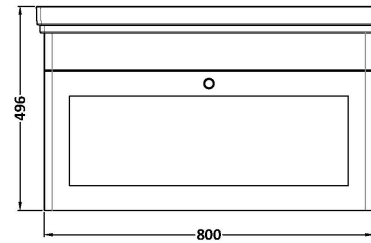

Sales Code: CLC196H

Description: 800 W/H 1-Drawer Unit & Basin 0Th

Packaging Details

Barcode: 5056678432907

Sales Code: CLA196

Description: 800 W/H 1-Drawer Unit (431X800x453)

Product Dimensions

Height (mm):	431
Width (mm):	800
Depth (mm):	453
Nett Weight (kg):	23

Packaging Dimensions

Height (mm):	465
Width (mm):	825
Depth (mm):	480
Gross Weight (kg):	23.5

Packaging Data

Box Colour:	Brown Cardboard Box
Box Qty:	1
Label Size:	100 x 50
Label Colour:	White Label
Label Qty:	2

Outer Box Dimensions (If Applicable)

Height (mm):	
Width (mm):	
Depth (mm):	
Gross Weight (kg):	
Barcode:	5056462643304

Product Details

Country of Origin:	China
Fitting Instruction:	No
CE & UKCA:	N/A
FSC Certified Materials:	Yes
Colour:	Satin White
Construction Method:	Cam & Wood Dowel
Construction Type:	Rigid
Cabinet Finish:	MFC Painted Matt
Fascia Finish:	Mdf Painted Matt
Cabinet Thickness (mm):	18
Fascia Thickness (mm):	18
Drawer Included:	Yes
Drawer Type:	80mm High Metal S/C Inc Galler
No of Shelves:	Not Applicable
Hinge Type:	Not Applicable
Hinge Included:	Not Applicable
Adjustable Legs:	No, Not Required
Fixings Included:	Yes
Handle Style:	Traditional
Waste Shroud:	Yes
Handle Included:	Yes, Supplied
Handle Type:	Knob

Sales Code: CBM515

Description: 800 Classique Basin 0Th

Product Dimensions

Height (mm):	67
Width (mm):	830
Depth (mm):	470
Nett Weight (kg):	21.5

Packaging Dimensions

Height (mm):	490
Width (mm):	850
Depth (mm):	220
Gross Weight (kg):	21.5