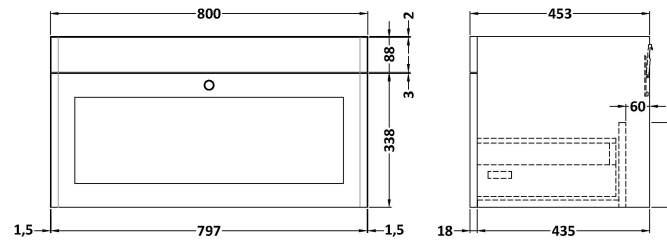

Sales Code: CLC196H

Description: 800 W/H 1-Drawer Unit & Basin 0Th

Packaging Details

Barcode: 5056678432907

Sales Code: CLA196

Description: 800 W/H 1-Drawer Unit (431X800x453)

Product Dimensions

Height (mm):	431
Width (mm):	800
Depth (mm):	453
Nett Weight (kg):	23

Packaging Dimensions

Height (mm):	465
Width (mm):	825
Depth (mm):	480
Gross Weight (kg):	23.5

Packaging Data

Box Colour:	Brown Cardboard Box
Box Qty:	1
Label Size:	100 x 50
Label Colour:	White Label
Label Qty:	2

Sales Code: CBM515

Description: 800 Classique Basin 0Th

Product Dimensions

Height (mm):	67
Width (mm):	830
Depth (mm):	470
Nett Weight (kg):	21.5

Packaging Dimensions

Height (mm):	490
Width (mm):	850
Depth (mm):	220
Gross Weight (kg):	21.5

Packaging Data

Box Colour:	Brown Cardboard Box - Printed
Box Qty:	1
Label Size:	100 x 50
Label Colour:	White Label
Label Qty:	2

Outer Box Dimensions (If Applicable)

Height (mm):	
Width (mm):	
Depth (mm):	
Gross Weight (kg):	
Barcode:	5056678431207