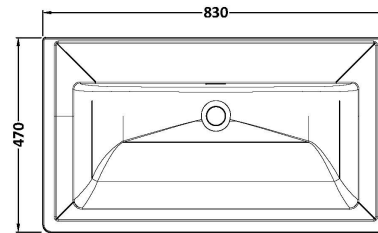

Sales Code: CLC196H

Description: 800 W/H 1-Drawer Unit & Basin 0Th

Packaging Details

Barcode: 5056678432907

Sales Code: CLA196

Description: 800 W/H 1-Drawer Unit (431X800x453)

Product Dimensions

Height (mm):	431
Width (mm):	800
Depth (mm):	453
Nett Weight (kg):	23

Packaging Dimensions

Height (mm):	465
Width (mm):	825
Depth (mm):	480
Gross Weight (kg):	23.5

Packaging Data

Box Colour:	Brown Cardboard Box
Box Qty:	1
Label Size:	100 x 50
Label Colour:	White Label
Label Qty:	2

Outer Box Dimensions (If Applicable)

Height (mm):	
Width (mm):	
Depth (mm):	
Gross Weight (kg):	
Barcode:	5056462643304

Product Details

Country of Origin:	China
Fitting Instruction:	No
CE & UKCA:	N/A
FSC Certified Materials:	Yes
Colour:	Satin White
Construction Method:	Cam & Wood Dowel
Construction Type:	Rigid
Cabinet Finish:	MFC Painted Matt
Fascia Finish:	Mdf Painted Matt
Cabinet Thickness (mm):	18
Fascia Thickness (mm):	18
Drawer Included:	Yes
Drawer Type:	80mm High Metal S/C Inc Galler
No of Shelves:	Not Applicable
Hinge Type:	Not Applicable
Hinge Included:	Not Applicable
Adjustable Legs:	No, Not Required
Fixings Included:	Yes
Handle Style:	Traditional
Waste Shroud:	Yes
Handle Included:	Yes, Supplied
Handle Type:	Knob

Sales Code: CBM515

Description: 800 Classique Basin 0Th

Product Dimensions

Height (mm):	67
Width (mm):	830
Depth (mm):	470
Nett Weight (kg):	21.5

Packaging Dimensions

Height (mm):	490
Width (mm):	850
Depth (mm):	220
Gross Weight (kg):	21.5