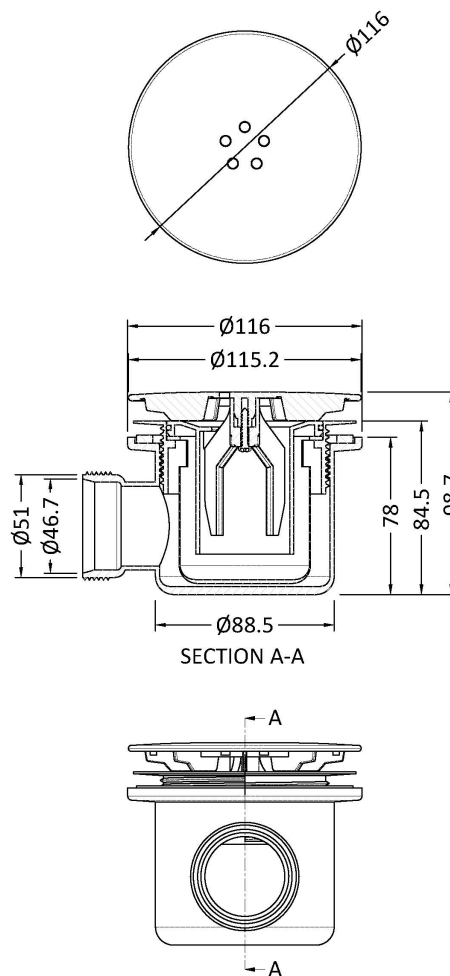

Sales Code: STW008

Description: Mega Flow Shower Waste Gun Metal Top

Product Dimensions

Length (mm):	
Width (mm):	116
Height (mm):	99
Depth (mm):	116
Nett Weight (kg):	0.41

Packaging Dimensions

Height (mm):	170
Width (mm):	135
Depth (mm):	100
Gross Weight (kg):	0.41

Packaging Data

Box Colour:	White Cardboard Box
Box Qty:	1
Label Size:	100 x 50
Label Colour:	White Label
Label Qty:	2

Outer Box Dimensions (If Applicable)

Height (mm):	560
Width (mm):	360
Length (mm):	
Depth (mm):	
Gross Weight (kg):	14
Barcode:	5056462679723

Product Details

Country of Origin:	China
Fitting Instruction:	No
CE & UKCA:	N/A
Product Material:	Pp
Heating Element Wattage:	Not Applicable
Colour/Finish:	Brushed Pewter
Product Diameter:	115mm
Connection Size:	1 1/2"