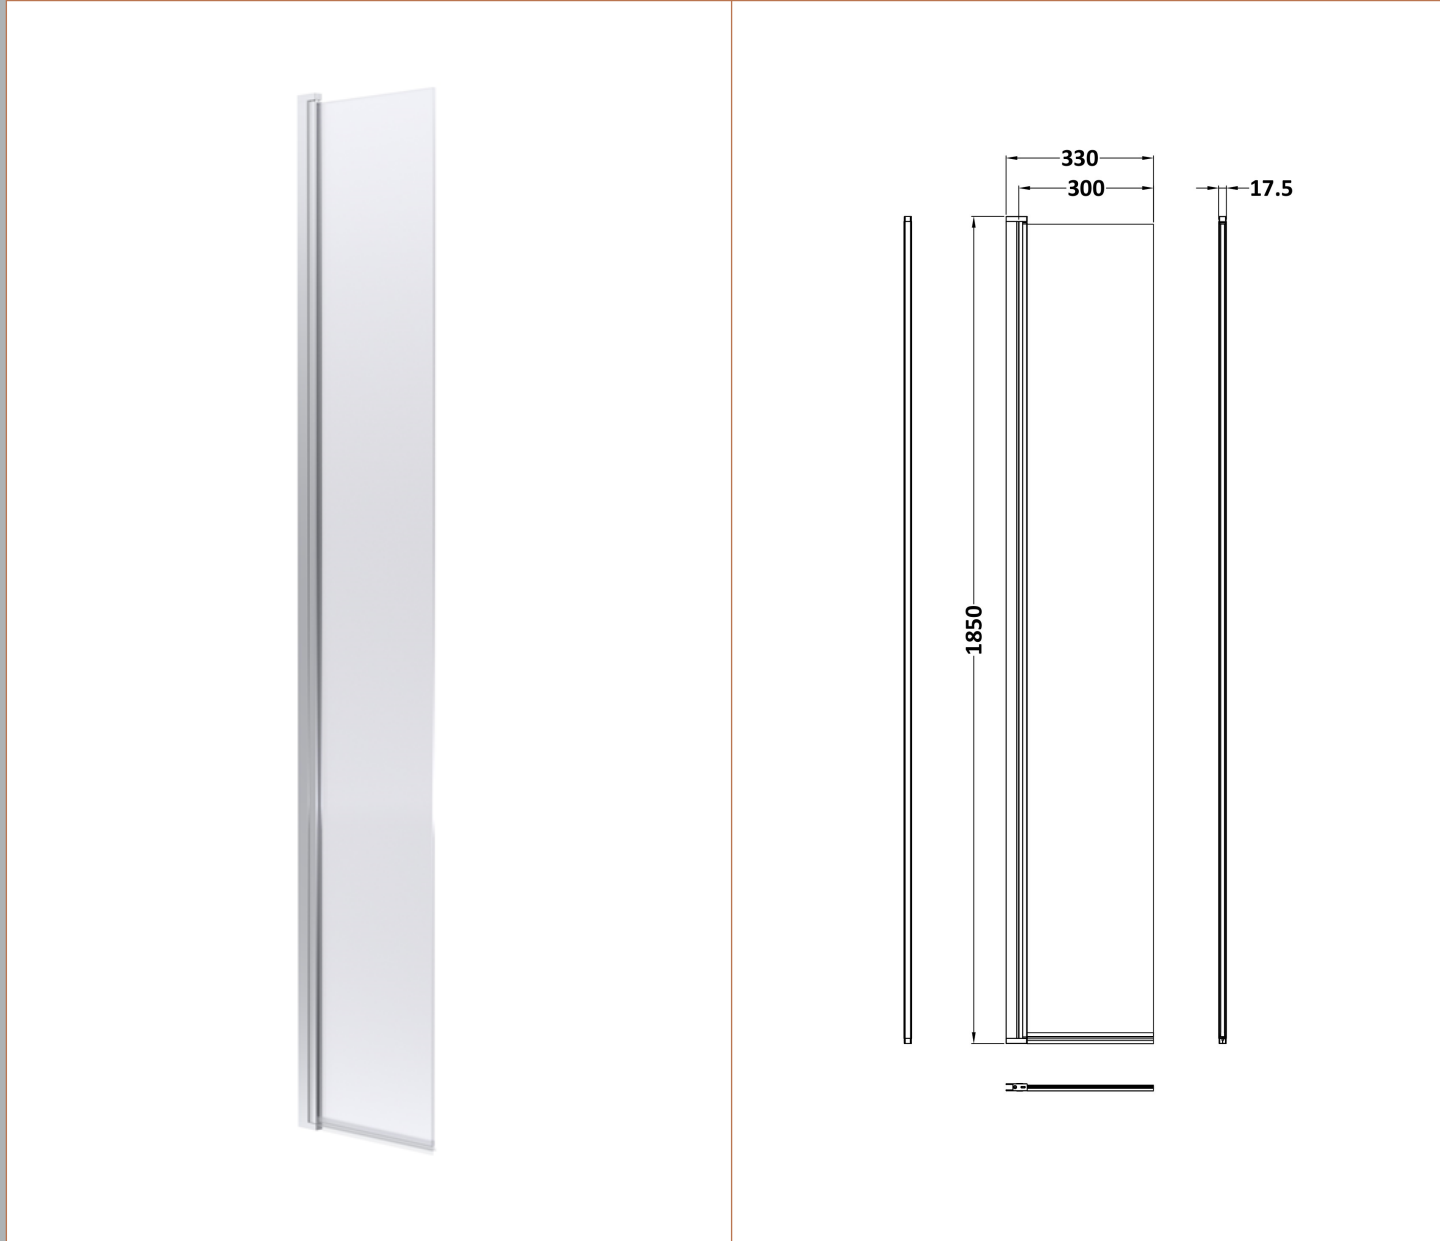

Sales Code: WRS030HC

Description: 1850 X 300 X 8mm Hinged Return Screen

Product Dimensions

Height (mm):	1850
Width (mm):	322
Depth (mm):	27
Nett Weight (kg):	13

Packaging Dimensions

Height (mm):	55
Width (mm):	400
Length (mm):	1875
Gross Weight (kg):	13.5

Packaging Data

Box Colour:	Brown Cardboard Box - Printed
Box Qty:	1
Label Size:	100 x 50
Label Colour:	Not Applicable
Label Qty:	0

Outer Box Dimensions (If Applicable)

Height (mm):	
Width (mm):	
Depth (mm):	
Length (mm):	
Gross Weight (kg):	
Barcode:	5056678429792

Product Details

Country of Origin:	China
Fitting Instruction:	No
CE & UKCA:	Yes
Profile Material:	Aluminium
Profile Finish:	Chrome
Adjustments (mm):	N/A
Entry Width (mm):	N/A
Swing In Dim (mm):	N/A
Swing Out Dim (mm):	N/A
Radius (mm):	Not Applicable
Glass Thickness (mm):	8
Easy Fit:	No
Easy Clean:	No
Handle Style:	Not Applicable
Handle Material:	Not Applicable
Enclosure Design:	Frameless
Wheel Type:	Not Applicable
Support Bar Included:	Support Bar Not Included
Extras:	None