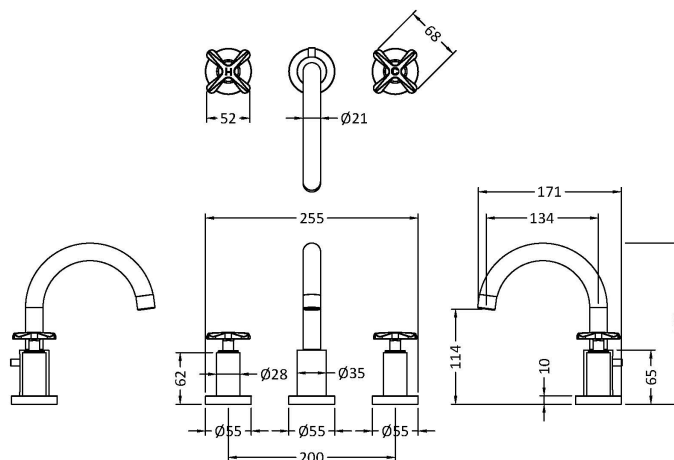

Sales Code: CLX337

Description: Aztec 3Th Basin Mixer Inc Puw

Product Dimensions

Height (mm):	190
Width (mm):	130
Depth (mm):	175
Length (mm):	
Nett Weight (kg):	3.3

Packaging Dimensions

Height (mm):	85
Width (mm):	175
Depth (mm):	390
Gross Weight (kg):	3.3

Packaging Data

Box Colour:	White Cardboard Box
Box Qty:	1
Label Size:	100 x 50
Label Colour:	White Label
Label Qty:	2

Outer Box Dimensions (If Applicable)

Height (mm):	500
Width (mm):	500
Depth (mm):	500
Length (mm):	
Gross Weight (kg):	20
Barcode:	5056462699349

Product Details

Country of Origin:	United Kingdom
Fitting Instruction:	No
Product Material:	Brass
Control Type:	Manual
Waste Included:	Waste Included
Waste Type:	Pop-Up
WRAS Approval: No	Approval No: N/A
Valve/Cartridge Type:	1/4 Turn Ceramic Disc
Colour/Finish:	Chrome
Mount Type:	Deck
Operating Pressure (bar):	0.1

Flow Rates: (Litres Per Min)	0.1 bar: 4	0.5 bar: 14	1 bar: 22	2 bar: 28	3 bar: 32
Pipe Size:	15 mm				
Pipe Centres:	N/A				