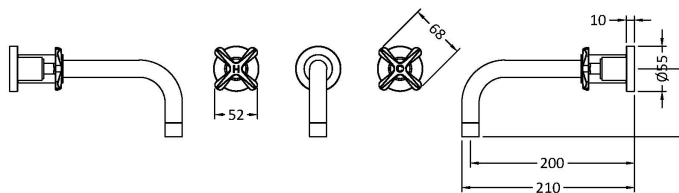

### Product Dimensions

Height (mm):	113
Width (mm):	255
Depth (mm):	220
Length (mm):	
Nett Weight (kg):	2.1

### Packaging Dimensions

Height (mm):	140
Width (mm):	180
Depth (mm):	350
Gross Weight (kg):	2.2

### Outer Box Dimensions (If Applicable)

Height (mm):	
Width (mm):	
Depth (mm):	
Length (mm):	
Gross Weight (kg):	18
Barcode:	5056462699295

### Product Details

Country of Origin:	United Kingdom
Fitting Instruction:	No
Product Material:	Brass
Control Type:	Manual
Waste Included:	Waste Not Included
Waste Type:	Not Applicable
WRAS Approval: Yes	Approval No: 2204064
Valve/Cartridge Type:	1/4 Turn Ceramic Disc
Colour/Finish:	Brushed Brass
Mount Type:	Deck
Operating Pressure (bar):	0.1
Flow Rates: (Litres Per Min)	0.1 bar: 5    0.5 bar: 12    1 bar: 16    2 bar: 22    3 bar: 27
Pipe Size:	15 mm
Pipe Centres:	N/A