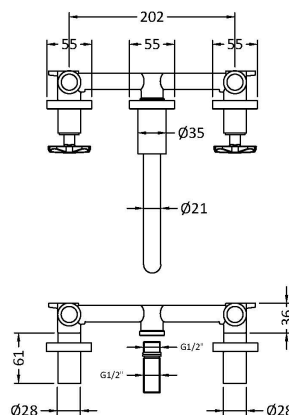

### Product Dimensions

Height (mm):	113
Width (mm):	255
Depth (mm):	220
Length (mm):	
Nett Weight (kg):	2.1

### Packaging Dimensions

Height (mm):	140
Width (mm):	180
Depth (mm):	350
Gross Weight (kg):	2.2

### Outer Box Dimensions (If Applicable)

Height (mm):	
Width (mm):	
Depth (mm):	
Length (mm):	
Gross Weight (kg):	18
Barcode:	5056462699295

### Product Details

Country of Origin:	United Kingdom
Fitting Instruction:	No
Product Material:	Brass
Control Type:	Manual
Waste Included:	Waste Not Included
Waste Type:	Not Applicable
WRAS Approval: Yes	Approval No: 2204064
Valve/Cartridge Type:	1/4 Turn Ceramic Disc
Colour/Finish:	Brushed Brass
Mount Type:	Deck
Operating Pressure (bar):	0.1
Flow Rates: (Litres Per Min)	0.1 bar: 5    0.5 bar: 12    1 bar: 16    2 bar: 22    3 bar: 27
Pipe Size:	15 mm
Pipe Centres:	N/A