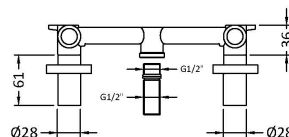

### Product Dimensions

Height (mm):	113
Width (mm):	255
Depth (mm):	220
Length (mm):	
Nett Weight (kg):	2.1

### Packaging Dimensions

Height (mm):	140
Width (mm):	180
Depth (mm):	350
Gross Weight (kg):	2.2

### Outer Box Dimensions (If Applicable)

Height (mm):	
Width (mm):	
Depth (mm):	
Length (mm):	
Gross Weight (kg):	18
Barcode:	5056462699295

### Product Details

Country of Origin:	United Kingdom
Fitting Instruction:	No
Product Material:	Brass
Control Type:	Manual
Waste Included:	Waste Not Included
Waste Type:	Not Applicable
WRAS Approval: Yes	Approval No: 2204064
Valve/Cartridge Type:	1/4 Turn Ceramic Disc
Colour/Finish:	Brushed Brass
Mount Type:	Deck
Operating Pressure (bar):	0.1
Flow Rates: (Litres Per Min)	0.1 bar: 5    0.5 bar: 12    1 bar: 16    2 bar: 22    3 bar: 27
Pipe Size:	15 mm
Pipe Centres:	N/A