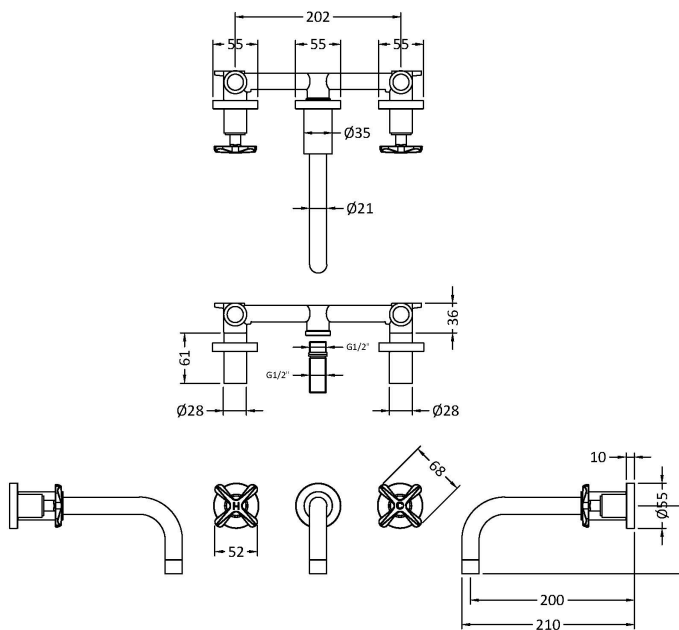

Sales Code: CLX417

Description: Aztec 3Th Wall Mounted Basin Mixer

Product Dimensions

Height (mm):	113
Width (mm):	255
Depth (mm):	220
Length (mm):	
Nett Weight (kg):	2.1

Packaging Dimensions

Height (mm):	140
Width (mm):	180
Depth (mm):	350
Gross Weight (kg):	2.2

Packaging Data

Box Colour:	White Cardboard Box
Box Qty:	1
Label Size:	100 x 50
Label Colour:	White Label
Label Qty:	2

Outer Box Dimensions (If Applicable)

Height (mm):	
Width (mm):	
Depth (mm):	
Length (mm):	
Gross Weight (kg):	18
Barcode:	5056462699264

Product Details

Country of Origin:	United Kingdom
Fitting Instruction:	No
Product Material:	Brass
Control Type:	Manual
Waste Included:	Waste Not Included
Waste Type:	Not Applicable
WRAS Approval: Yes	Approval No: 2204064
Valve/Cartridge Type:	1/4 Turn Ceramic Disc
Colour/Finish:	Matt Black
Mount Type:	Deck
Operating Pressure (bar):	0.1
Flow Rates: (Litres Per Min)	0.1 bar: 5 0.5 bar: 12 1 bar: 16 2 bar: 22 3 bar: 27
Pipe Size:	15 mm
Pipe Centres:	N/A