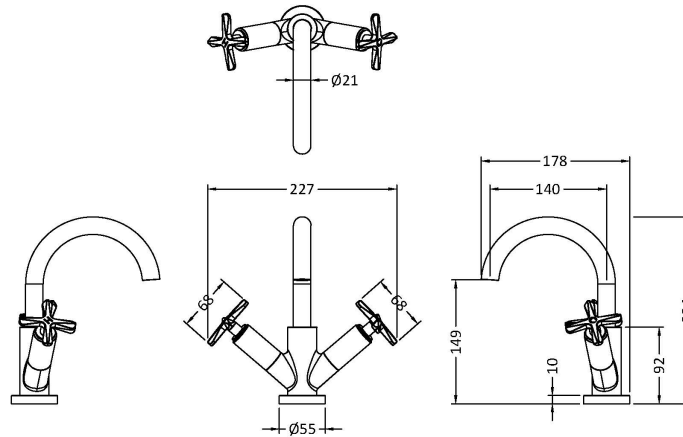

Sales Code: CLX315

Description: Aztec Mono Basin Mixer Inc Waste

Product Dimensions

Height (mm):	217
Width (mm):	230
Depth (mm):	175
Length (mm):	
Nett Weight (kg):	2.5

Packaging Dimensions

Height (mm):	90
Width (mm):	175
Depth (mm):	270
Gross Weight (kg):	2.6

Packaging Data

Box Colour:	White Cardboard Box
Box Qty:	1
Label Size:	100 x 50
Label Colour:	White Label
Label Qty:	2

Outer Box Dimensions (If Applicable)

Height (mm):	410
Width (mm):	557
Depth (mm):	295
Length (mm):	
Gross Weight (kg):	20
Barcode:	5056462699226

Product Details

Country of Origin:	United Kingdom
Fitting Instruction:	No
Product Material:	Brass
Control Type:	Manual
Waste Included:	Waste Included
Waste Type:	Push Button
WRAS Approval: Yes	Approval No: 2206030
Valve/Cartridge Type:	1/4 Turn Ceramic Disc
Colour/Finish:	Chrome
Mount Type:	Deck
Operating Pressure (bar):	0.1
Flow Rates: (Litres Per Min)	0.1 bar: 3 0.5 bar: 16 1 bar: 22 2 bar: 31 3 bar: 38
Pipe Size:	15 mm
Pipe Centres:	N/A