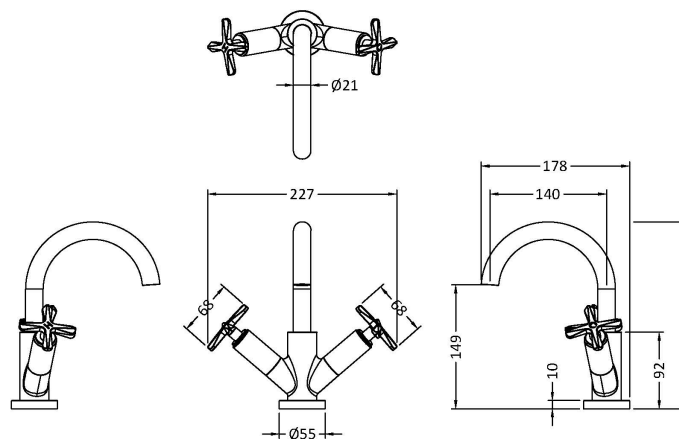

Sales Code: CLX415

Description: Aztec Mono Basin Mixer Inc Waste

Product Dimensions

Height (mm):	217
Width (mm):	230
Depth (mm):	175
Length (mm):	
Nett Weight (kg):	2.5

Packaging Dimensions

Height (mm):	90
Width (mm):	175
Depth (mm):	270
Gross Weight (kg):	2.6

Packaging Data

Box Colour:	White Cardboard Box
Box Qty:	1
Label Size:	100 x 50
Label Colour:	White Label
Label Qty:	2

Outer Box Dimensions (If Applicable)

Height (mm):	410
Width (mm):	557
Depth (mm):	295
Length (mm):	
Gross Weight (kg):	20
Barcode:	5056462699257

Product Details

Country of Origin:	United Kingdom
Fitting Instruction:	No
Product Material:	Brass
Control Type:	Manual
Waste Included:	Waste Included
Waste Type:	Push Button
WRAS Approval: Yes	Approval No: 2206030
Valve/Cartridge Type:	1/4 Turn Ceramic Disc
Colour/Finish:	Matt Black
Mount Type:	Deck
Operating Pressure (bar):	0.1

Flow Rates: (Litres Per Min)	0.1 bar: 3	0.5 bar: 16	1 bar: 22	2 bar: 31	3 bar: 38
Pipe Size:	15 mm				
Pipe Centres:	N/A				