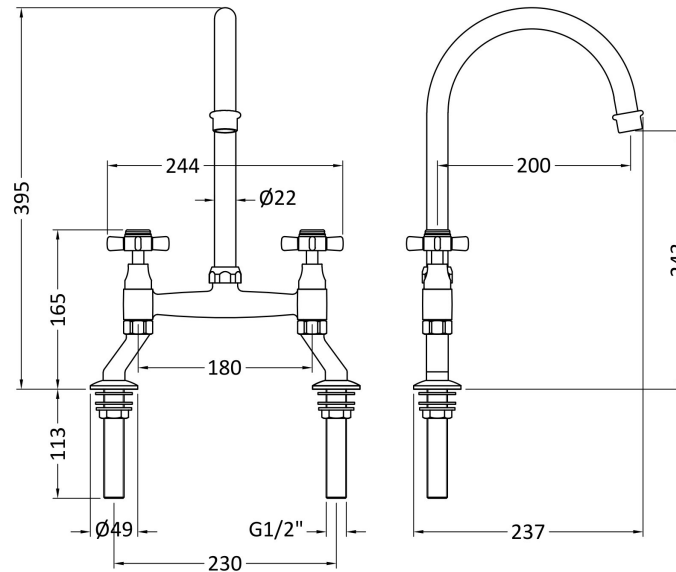

Sales Code: KB306

Description: Bridge Sink Mixer

Product Dimensions

Height (mm):	510
Width (mm):	235
Depth (mm):	200
Length (mm):	
Nett Weight (kg):	1.2

Packaging Dimensions

Height (mm):	75
Width (mm):	320
Depth (mm):	410
Gross Weight (kg):	1.7

Packaging Data

Box Colour:	Brown Cardboard Box
Box Qty:	1
Label Size:	100 x 50
Label Colour:	White Label
Label Qty:	1

Outer Box Dimensions (If Applicable)

Height (mm):	395
Width (mm):	335
Depth (mm):	425
Length (mm):	
Gross Weight (kg):	9
Barcode:	5055146106937

Product Details

Country of Origin:	China
Fitting Instruction:	No
Product Material:	Brass
Control Type:	Manual
Waste Included:	Waste Not Included
Waste Type:	Not Applicable
WRAS Approval: No	Approval No: N/A
Valve/Cartridge Type:	1/4 Turn Ceramic Disc
Colour/Finish:	Chrome
Mount Type:	Deck
Operating Pressure (bar):	0.5

Flow Rates: (Litres Per Min)	0.1 bar: 4.3	0.5 bar: 8.5	1 bar: 12.2	2 bar: 17.4	3 bar: 21.5
Pipe Size:	15 mm				
Pipe Centres:	N/A				