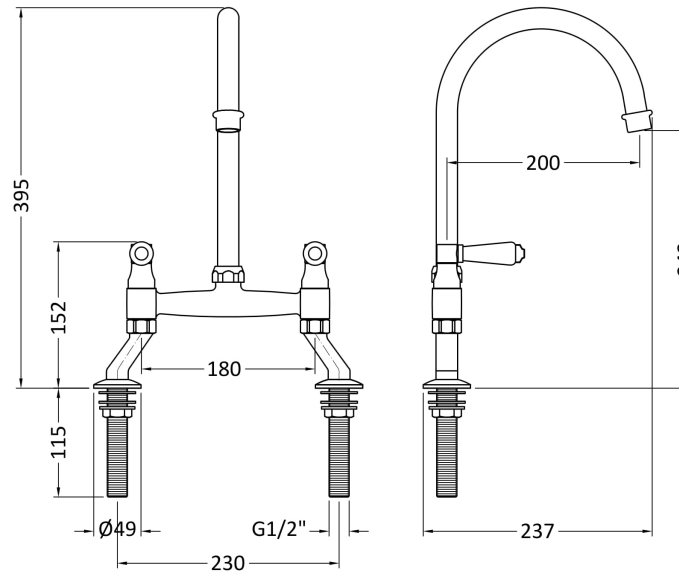

Sales Code: KB817

Description: Bridge Sink Mixer Lever

Product Dimensions

Height (mm):	510
Width (mm):	235
Depth (mm):	200
Length (mm):	
Nett Weight (kg):	1.3

Packaging Dimensions

Height (mm):	75
Width (mm):	320
Depth (mm):	410
Gross Weight (kg):	1.8

Packaging Data

Box Colour:	Brown Cardboard Box
Box Qty:	1
Label Size:	100 x 50
Label Colour:	White Label
Label Qty:	1

Outer Box Dimensions (If Applicable)

Height (mm):	395
Width (mm):	335
Depth (mm):	425
Length (mm):	
Gross Weight (kg):	9
Barcode:	5056678401095

Product Details

Country of Origin:	China
Fitting Instruction:	No
Product Material:	Brass
Control Type:	Manual
Waste Included:	Waste Not Included
Waste Type:	Not Applicable
WRAS Approval:	No
Approval No:	N/A
Valve/Cartridge Type:	1/4 Turn Ceramic Disc
Colour/Finish:	Brushed Brass
Mount Type:	Deck
Operating Pressure (bar):	0.5

Flow Rates: (Litres Per Min)	0.1 bar: 4.1	0.5 bar: 8.1	1 bar: 11.3	2 bar: 15.9	3 bar: 19.5
Pipe Size:	15 mm				
Pipe Centres:	N/A				