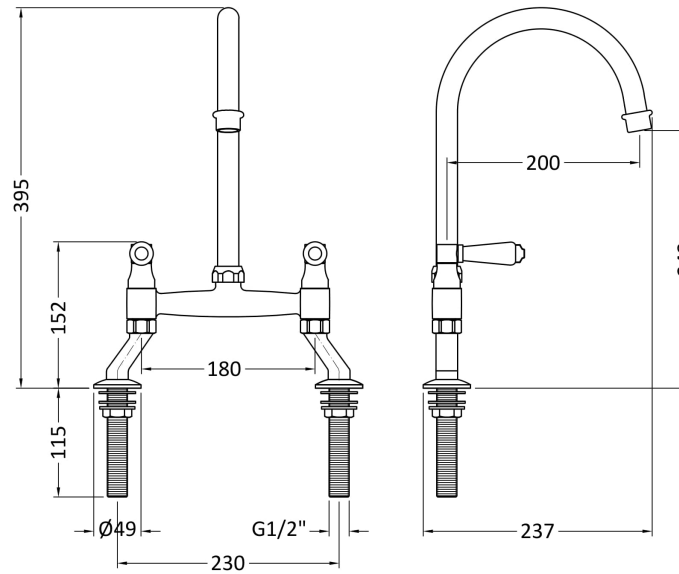

### Product Dimensions

Height (mm):	510
Width (mm):	235
Depth (mm):	200
Length (mm):	
Nett Weight (kg):	1.3

### Packaging Dimensions

Height (mm):	75
Width (mm):	320
Depth (mm):	410
Gross Weight (kg):	1.8

### Outer Box Dimensions (If Applicable)

Height (mm):	395
Width (mm):	335
Depth (mm):	425
Length (mm):	
Gross Weight (kg):	9
Barcode:	5055275869925

### Product Details

Country of Origin:	China
Fitting Instruction:	No
Product Material:	Brass
Control Type:	Manual
Waste Included:	Waste Not Included
Waste Type:	Not Applicable
WRAS Approval:	No
Approval No:	N/A
Valve/Cartridge Type:	1/4 Turn Ceramic Disc
Colour/Finish:	Chrome
Mount Type:	Deck
Operating Pressure (bar):	0.5