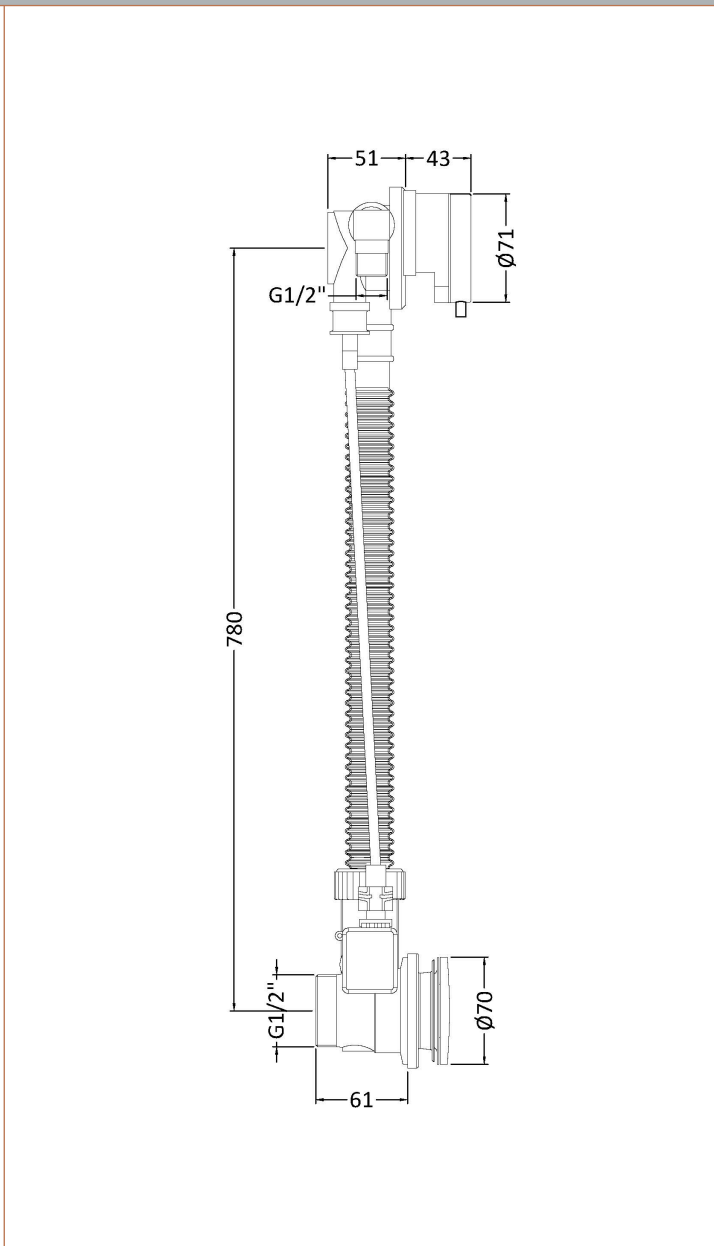

Sales Code: E358

Description: Freeflow Bath Filler Puw & Overflow

Product Dimensions

Length (mm):	
Width (mm):	70
Height (mm):	115
Depth (mm):	70
Nett Weight (kg):	1

Packaging Dimensions

Height (mm):	420
Width (mm):	155
Depth (mm):	120
Gross Weight (kg):	1.14

Packaging Data

Box Colour:	White Cardboard Box
Box Qty:	1
Label Size:	100 x 50
Label Colour:	White Label
Label Qty:	2

Outer Box Dimensions (If Applicable)

Height (mm):	
Width (mm):	
Length (mm):	
Depth (mm):	
Gross Weight (kg):	23
Barcode:	5055146127888

Product Details

Country of Origin:	China
Fitting Instruction:	No
CE & UKCA:	N/A
Product Material:	Brass
Heating Element Wattage:	Not Applicable
Colour/Finish:	Chrome
Product Diameter:	71mm
Connection Size:	1/2"