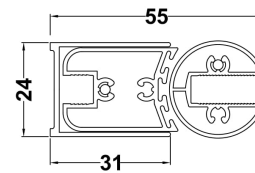

Sales Code: NBBS1

Description: B Bath Screen (6)

Product Dimensions

Height (mm):	1430
Width (mm):	858
Depth (mm):	38
Nett Weight (kg):	20

Packaging Dimensions

Height (mm):	50
Width (mm):	895
Length (mm):	1435
Gross Weight (kg):	20.7

Packaging Data

Box Colour:	Brown Cardboard Box - Printed
Box Qty:	1
Label Size:	100 x 50
Label Colour:	Not Applicable
Label Qty:	0

Outer Box Dimensions (If Applicable)

Height (mm):	
Width (mm):	
Depth (mm):	
Length (mm):	
Gross Weight (kg):	
Barcode:	5055369001798

Product Details

Country of Origin:	China
Fitting Instruction:	No
CE & UKCA:	Yes
Profile Material:	Aluminium
Profile Finish:	Chrome
Adjustments (mm):	838 - 858
Entry Width (mm):	N/A
Swing In Dim (mm):	780mm
Swing Out Dim (mm):	780mm
Radius (mm):	1099 mm
Glass Thickness (mm):	6
Easy Fit:	No
Easy Clean:	No
Handle Style:	Not Applicable
Handle Material:	Not Applicable
Enclosure Design:	Frameless
Wheel Type:	Not Applicable
Support Bar Included:	Support Bar Not Included
Extras:	None