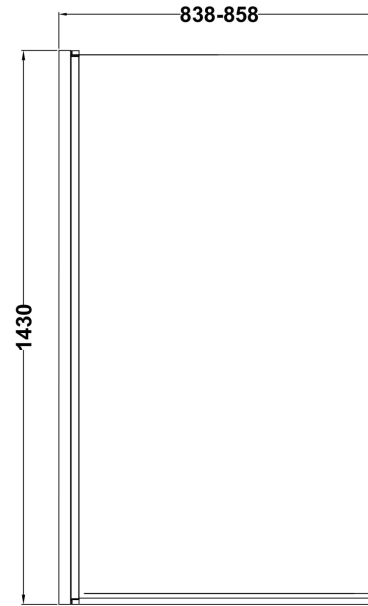

Sales Code: NBBS1

Description: B Bath Screen (6)

Product Dimensions

Height (mm):	1430
Width (mm):	858
Depth (mm):	38
Nett Weight (kg):	20

Packaging Dimensions

Height (mm):	50
Width (mm):	895
Length (mm):	1435
Gross Weight (kg):	20.7

Packaging Data

Box Colour:	Brown Cardboard Box - Printed
Box Qty:	1
Label Size:	100 x 50
Label Colour:	Not Applicable
Label Qty:	0

Outer Box Dimensions (If Applicable)

Height (mm):	
Width (mm):	
Depth (mm):	
Length (mm):	
Gross Weight (kg):	
Barcode:	5055369001798

Product Details

Country of Origin:	China
Fitting Instruction:	No
CE & UKCA:	Yes
Profile Material:	Aluminium
Profile Finish:	Chrome
Adjustments (mm):	838 - 858
Entry Width (mm):	N/A
Swing In Dim (mm):	780mm
Swing Out Dim (mm):	780mm
Radius (mm):	1099 mm
Glass Thickness (mm):	6
Easy Fit:	No
Easy Clean:	No
Handle Style:	Not Applicable
Handle Material:	Not Applicable
Enclosure Design:	Frameless
Wheel Type:	Not Applicable
Support Bar Included:	Support Bar Not Included
Extras:	None