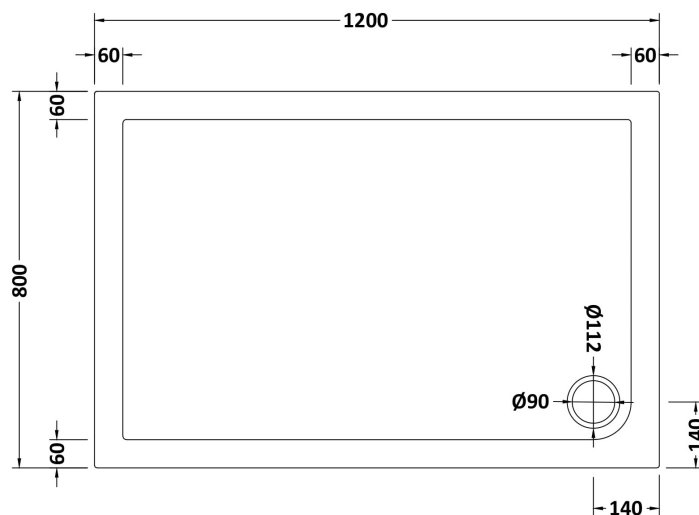

### Product Dimensions

Length (mm):	1200
Width (mm):	800
Height (mm):	40
Nett Weight (kg):	29.8

### Packaging Dimensions

Length (mm):	1240
Width (mm):	840
Height (mm):	80
Gross Weight (kg):	30.1

### Packaging Data

Box Colour:	Shrinkwrap & Polystyrene
Box Qty:	1
Label Size:	100 x 50
Label Colour:	White Label
Label Qty:	2

### Outer Box Dimensions (If Applicable)

Length (mm):	
Width (mm):	
Height (mm):	
Gross Weight (kg):	
Barcode:	5055369006311