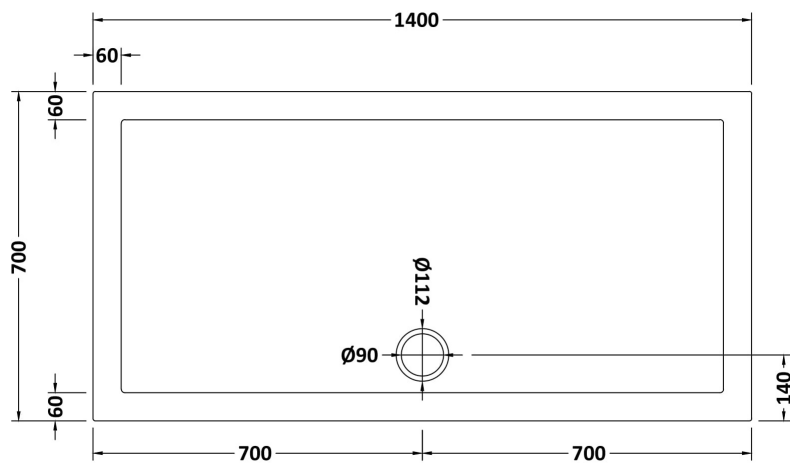

### Product Dimensions

Length (mm):	1400
Width (mm):	700
Height (mm):	40
Nett Weight (kg):	30.8

### Packaging Dimensions

Length (mm):	1440
Width (mm):	740
Height (mm):	80
Gross Weight (kg):	31.1

### Packaging Data

Box Colour:	Shrinkwrap & Polystyrene
Box Qty:	1
Label Size:	100 x 50
Label Colour:	White Label
Label Qty:	2

### Outer Box Dimensions (If Applicable)

Length (mm):	
Width (mm):	
Height (mm):	
Gross Weight (kg):	
Barcode:	5055369071180