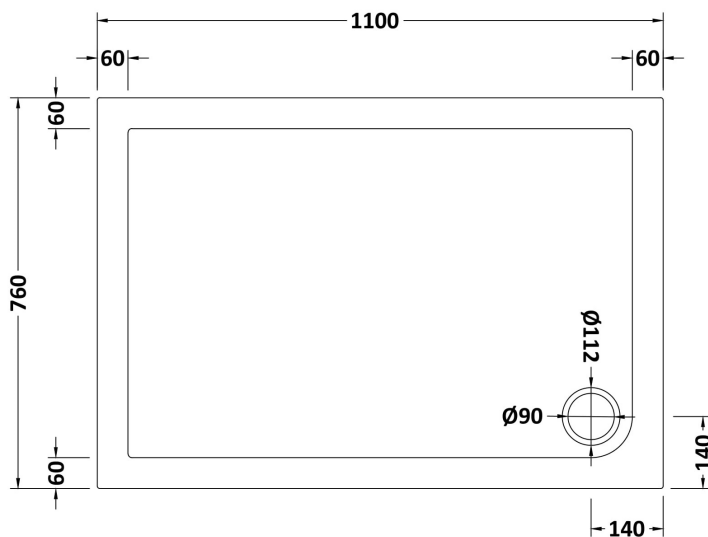

Sales Code: NTP017

Description: Rectangular Tray 1100 X 760

Product Dimensions

Length (mm):	1100
Width (mm):	760
Height (mm):	40
Nett Weight (kg):	26

Packaging Dimensions

Length (mm):	1140
Width (mm):	800
Height (mm):	80
Gross Weight (kg):	26.3

Packaging Data

Box Colour:	Shrinkwrap & Polystyrene
Box Qty:	1
Label Size:	100 x 50
Label Colour:	White Label
Label Qty:	2

Outer Box Dimensions (If Applicable)

Length (mm):	
Width (mm):	
Height (mm):	
Gross Weight (kg):	
Barcode:	5055369006274

Product Details

Country of Origin:	United Kingdom
Fitting Instruction:	No
CE & UKCA:	Yes
Colour/Finish:	White
Product Material:	Acrylic Capped ABS Caco3 & Pu
Material Colour Reference:	European White
Radius:	0
Waste Required (mm):	90
Compatible with Leg Kit:	Yes