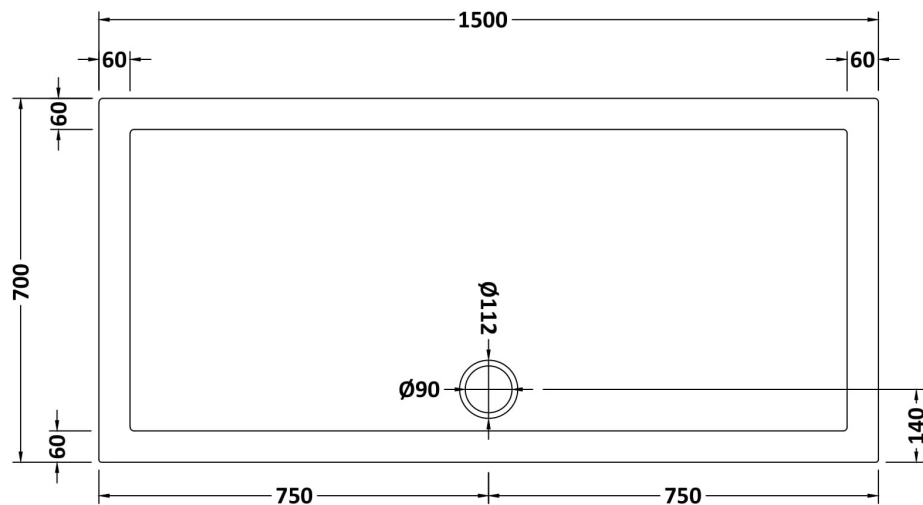

### Product Dimensions

Length (mm):	1500
Width (mm):	700
Height (mm):	40
Nett Weight (kg):	33.7

### Packaging Dimensions

Length (mm):	1540
Width (mm):	740
Height (mm):	80
Gross Weight (kg):	34

### Packaging Data

Box Colour:	Shrinkwrap & Polystyrene
Box Qty:	1
Label Size:	100 x 50
Label Colour:	White Label
Label Qty:	2

### Outer Box Dimensions (If Applicable)

Length (mm):	
Width (mm):	
Height (mm):	
Gross Weight (kg):	
Barcode:	5055369045884