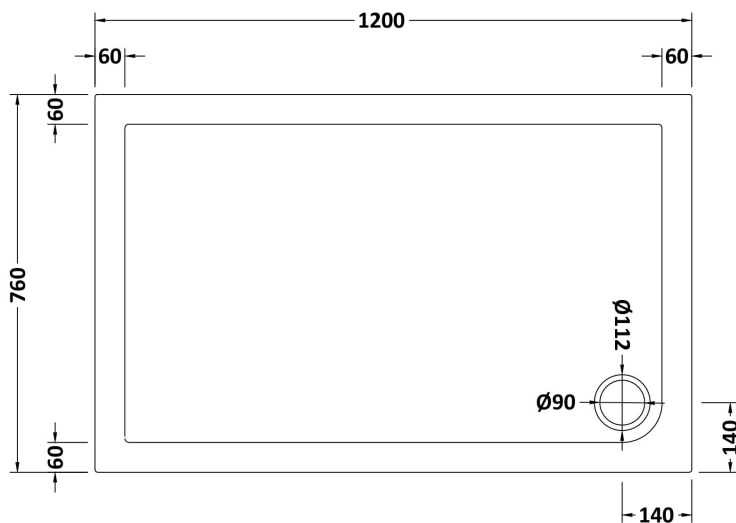

Sales Code: NTP022

Description: Rectangular Tray 1200 X 760

Product Dimensions

Length (mm):	1200
Width (mm):	760
Height (mm):	40
Nett Weight (kg):	29.6

Packaging Dimensions

Length (mm):	1240
Width (mm):	800
Height (mm):	80
Gross Weight (kg):	29.9

Packaging Data

Box Colour:	Shrinkwrap & Polystyrene
Box Qty:	1
Label Size:	100 x 50
Label Colour:	White Label
Label Qty:	2

Outer Box Dimensions (If Applicable)

Length (mm):	
Width (mm):	
Height (mm):	
Gross Weight (kg):	
Barcode:	5055369006304

Product Details

Country of Origin:	United Kingdom
Fitting Instruction:	No
CE & UKCA:	Yes
Colour/Finish:	White
Product Material:	Acrylic Capped ABS Caco3 & Pu
Material Colour Reference:	European White
Radius:	0
Waste Required (mm):	90
Compatible with Leg Kit:	Yes