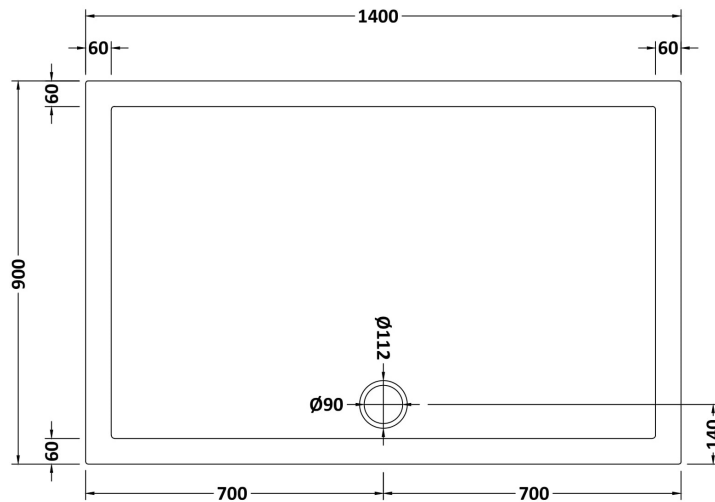

Sales Code: NTP034

Description: Rectangular Tray 1400 X 900

Product Dimensions

Length (mm):	1400
Width (mm):	900
Height (mm):	40
Nett Weight (kg):	36.8

Packaging Dimensions

Length (mm):	1440
Width (mm):	940
Height (mm):	80
Gross Weight (kg):	37.1

Packaging Data

Box Colour:	Shrinkwrap & Polystyrene
Box Qty:	1
Label Size:	100 x 50
Label Colour:	White Label
Label Qty:	2

Outer Box Dimensions (If Applicable)

Length (mm):	
Width (mm):	
Height (mm):	
Gross Weight (kg):	
Barcode:	5055369006342

Product Details

Country of Origin:	United Kingdom
Fitting Instruction:	No
CE & UKCA:	Yes
Colour/Finish:	White
Product Material:	Acrylic Capped ABS Caco3 & Pu
Material Colour Reference:	European White
Radius:	0
Waste Required (mm):	90
Compatible with Leg Kit:	Yes