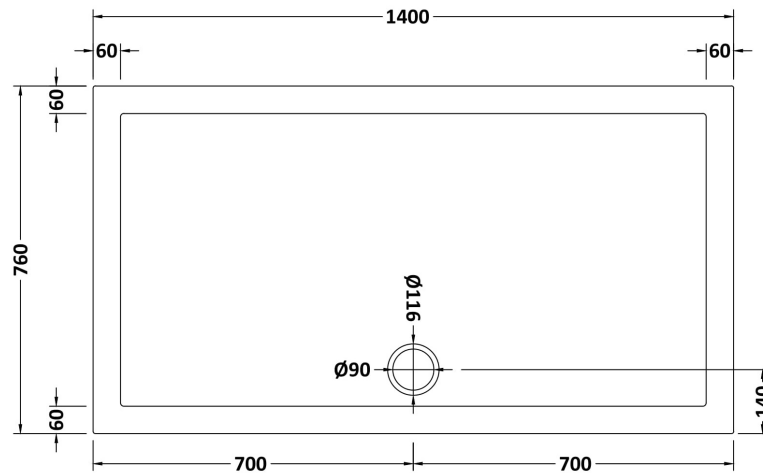

Sales Code: NTP032

Description: Rectangular Tray 1400 X 760

Product Dimensions

Length (mm):	1400
Width (mm):	760
Height (mm):	40
Nett Weight (kg):	35.5

Packaging Dimensions

Length (mm):	1440
Width (mm):	800
Height (mm):	80
Gross Weight (kg):	35.8

Packaging Data

Box Colour:	Shrinkwrap & Polystyrene
Box Qty:	1
Label Size:	100 x 50
Label Colour:	White Label
Label Qty:	2

Outer Box Dimensions (If Applicable)

Length (mm):	
Width (mm):	
Height (mm):	
Gross Weight (kg):	
Barcode:	5055275869123

Product Details

Country of Origin:	United Kingdom
Fitting Instruction:	No
CE & UKCA:	Yes
Colour/Finish:	White
Product Material:	Acrylic Capped ABS Caco3 & Pu
Material Colour Reference:	European White
Radius:	0
Waste Required (mm):	90
Compatible with Leg Kit:	Yes