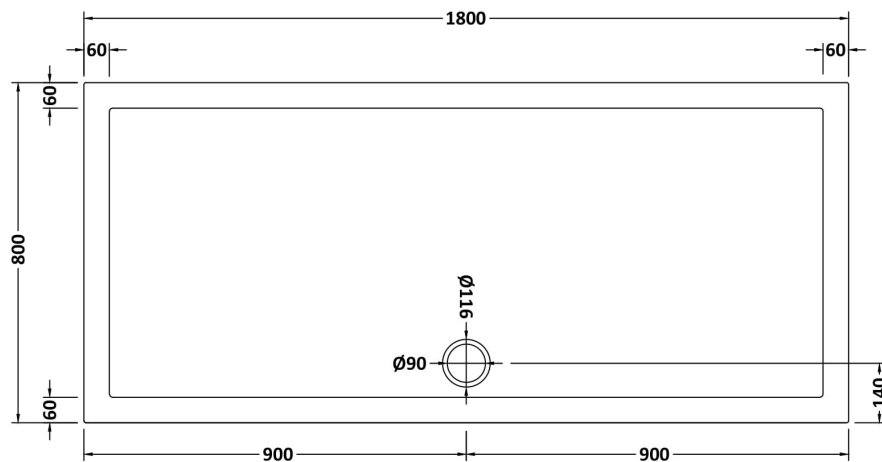

Sales Code: NTP073

Description: Rectangular Tray 1800 X 800

Product Dimensions

Length (mm):	1800
Width (mm):	800
Height (mm):	40
Nett Weight (kg):	43.1

Packaging Dimensions

Length (mm):	1840
Width (mm):	840
Height (mm):	80
Gross Weight (kg):	43.4

Packaging Data

Box Colour:	Shrinkwrap & Polystyrene
Box Qty:	1
Label Size:	100 x 50
Label Colour:	White Label
Label Qty:	2

Outer Box Dimensions (If Applicable)

Length (mm):	
Width (mm):	
Height (mm):	
Gross Weight (kg):	
Barcode:	5055275896242

Product Details

Country of Origin:	United Kingdom
Fitting Instruction:	No
CE & UKCA:	Yes
Colour/Finish:	White
Product Material:	Acrylic Capped ABS Caco3 & Pu
Material Colour Reference:	European White
Radius:	0
Waste Required (mm):	90
Compatible with Leg Kit:	Yes