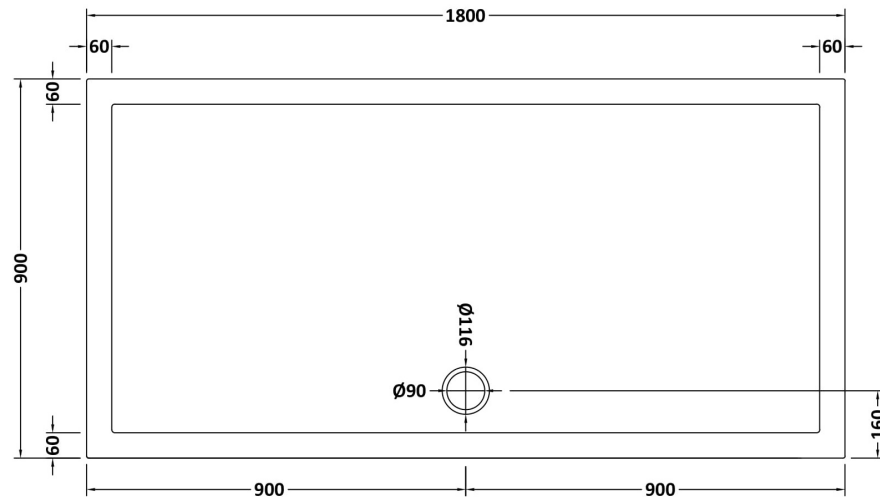

Sales Code: NTP074

Description: Rectangular Tray 1800 X 900

Product Dimensions

Length (mm):	1800
Width (mm):	900
Height (mm):	40
Nett Weight (kg):	48,7

Packaging Dimensions

Length (mm):	1840
Width (mm):	940
Height (mm):	80
Gross Weight (kg):	49

Packaging Data

Box Colour:	Shrinkwrap & Polystyrene
Box Qty:	1
Label Size:	100 x 50
Label Colour:	White Label
Label Qty:	2

Outer Box Dimensions (If Applicable)

Length (mm):	
Width (mm):	
Height (mm):	
Gross Weight (kg):	
Barcode:	5055275896259

Product Details

Country of Origin:	United Kingdom
Fitting Instruction:	No
CE & UKCA:	Yes
Colour/Finish:	White
Product Material:	Acrylic Capped ABS Caco3 & Pu
Material Colour Reference:	European White
Radius:	0
Waste Required (mm):	90
Compatible with Leg Kit:	Yes