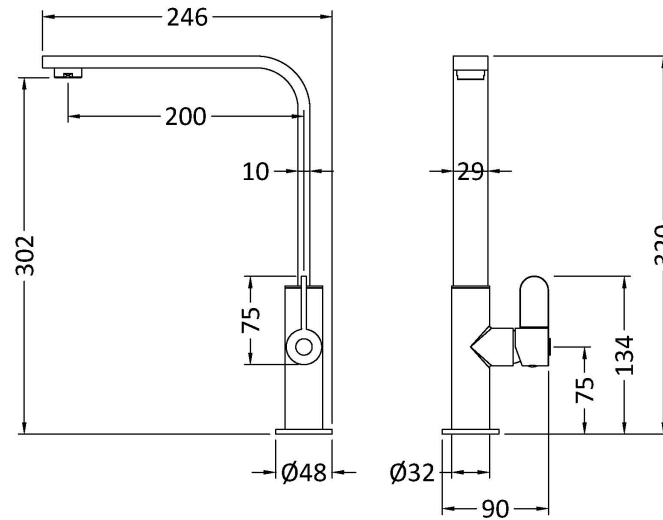

Sales Code: KCH405SL

Description: Churni Mono Single Lever Matt Black

Product Dimensions

Height (mm):	320
Width (mm):	90
Depth (mm):	246
Length (mm):	
Nett Weight (kg):	0.45

Packaging Dimensions

Height (mm):	70
Width (mm):	265
Depth (mm):	415
Gross Weight (kg):	0.95

Packaging Data

Box Colour:	Brown Cardboard Box
Box Qty:	1
Label Size:	100 x 50
Label Colour:	White Label
Label Qty:	1

Outer Box Dimensions (If Applicable)

Height (mm):	370
Width (mm):	280
Depth (mm):	395
Length (mm):	
Gross Weight (kg):	5
Barcode:	5056678400654

Product Details

Country of Origin:	China
Fitting Instruction:	No
Product Material:	Brass
Control Type:	Manual
Waste Included:	Waste Not Included
Waste Type:	Not Applicable
WRAS Approval: No	Approval No: N/A
Valve/Cartridge Type:	1/4 Turn Ceramic Disc
Colour/Finish:	Matt Black
Mount Type:	Deck
Operating Pressure (bar):	0.5

Flow Rates: (Litres Per Min)	0.1 bar: 1.8	0.5 bar: 3.4	1 bar: 4.6	2 bar: 6.3	3 bar: 7.7
Pipe Size:	15 mm				
Pipe Centres:	N/A				