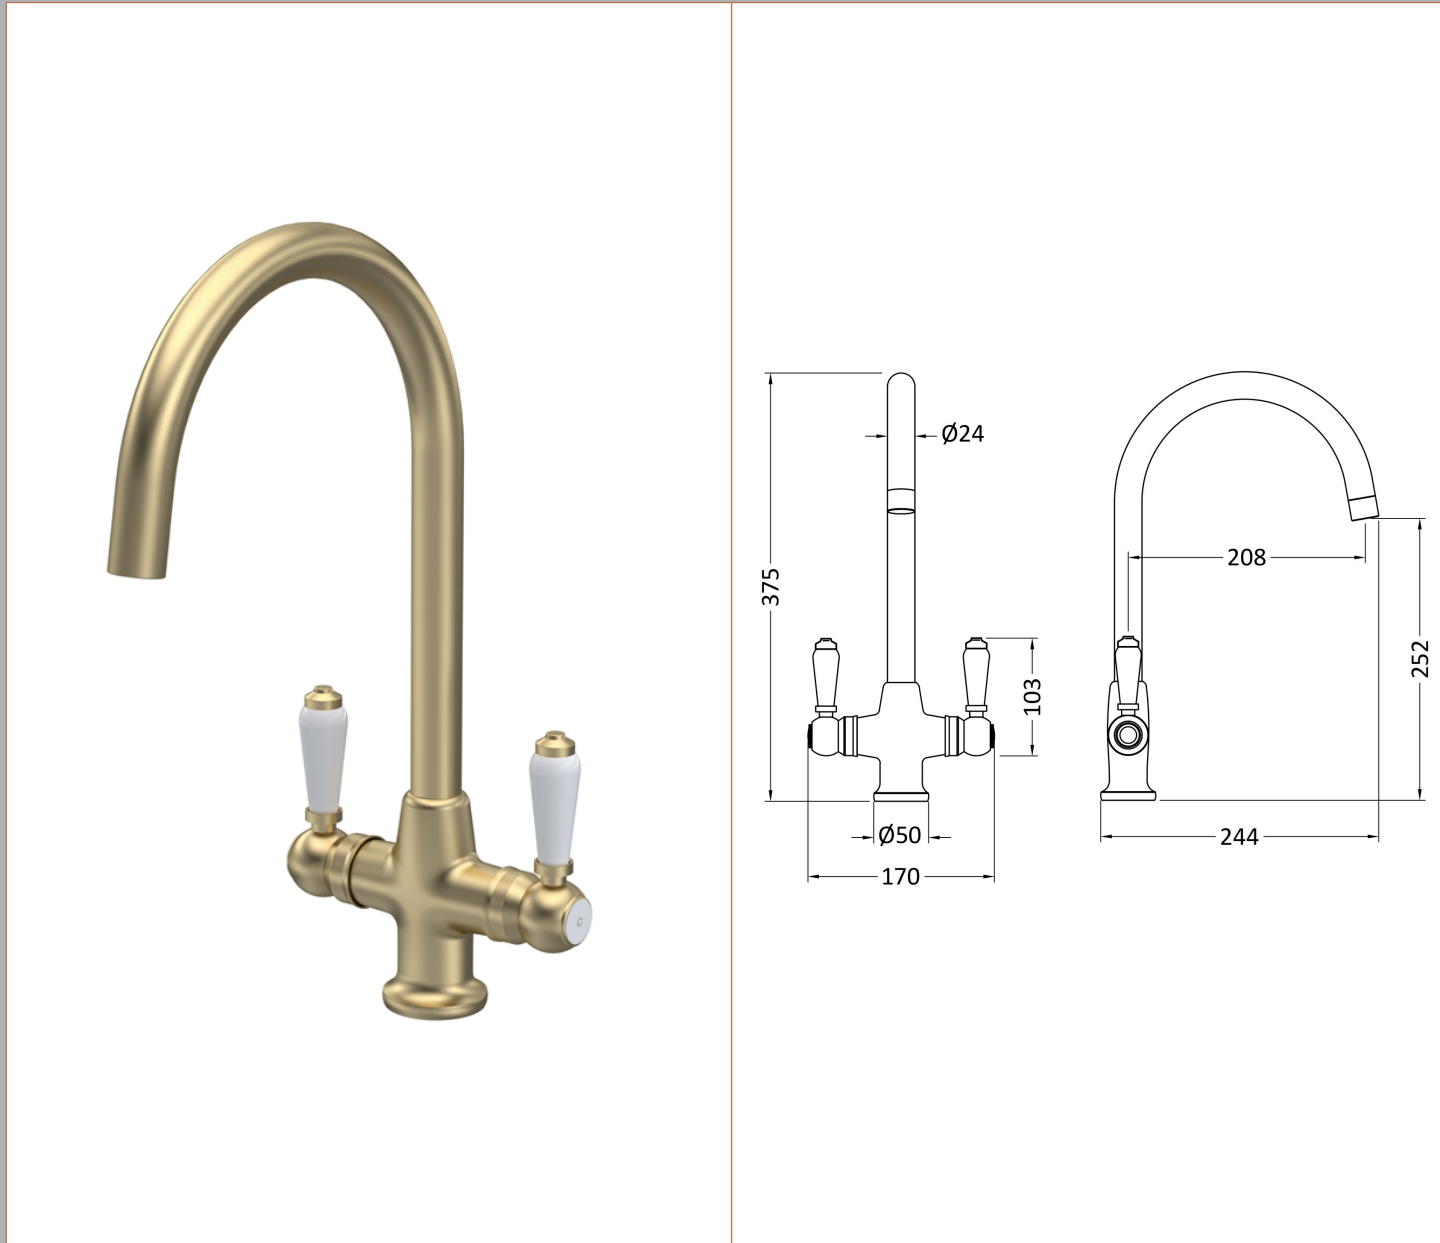

Sales Code: KB804

Description: Cruciform Sink Mixer Lever

Product Dimensions

Height (mm):	375
Width (mm):	160
Depth (mm):	220
Length (mm):	
Nett Weight (kg):	0.82

Packaging Dimensions

Height (mm):	55
Width (mm):	220
Depth (mm):	420
Gross Weight (kg):	1.32

Packaging Data

Box Colour:	Brown Cardboard Box
Box Qty:	1
Label Size:	100 x 50
Label Colour:	White Label
Label Qty:	1

Outer Box Dimensions (If Applicable)

Height (mm):	395
Width (mm):	335
Depth (mm):	425
Length (mm):	
Gross Weight (kg):	6
Barcode:	5056678401118

Product Details

Country of Origin:	China
Fitting Instruction:	No
Product Material:	Brass
Control Type:	Manual
Waste Included:	Waste Not Included
Waste Type:	Not Applicable
WRAS Approval: No	Approval No: N/A
Valve/Cartridge Type:	1/4 Turn Ceramic Disc
Colour/Finish:	Brushed Brass
Mount Type:	Deck
Operating Pressure (bar):	0.5
Flow Rates: (Litres Per Min)	0.1 bar: 4 0.5 bar: 7.2 1 bar: 10 2 bar: 13.5 3 bar: 16.5
Pipe Size:	15 mm
Pipe Centres:	N/A