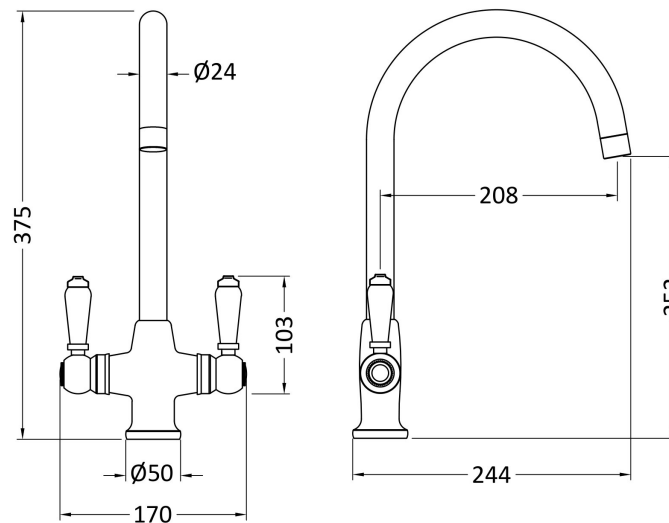

### Product Dimensions

Height (mm):	375
Width (mm):	160
Depth (mm):	220
Length (mm):	
Nett Weight (kg):	0.82

### Packaging Dimensions

Height (mm):	55
Width (mm):	220
Depth (mm):	420
Gross Weight (kg):	1.32

### Outer Box Dimensions (If Applicable)

Height (mm):	395
Width (mm):	335
Depth (mm):	425
Length (mm):	
Gross Weight (kg):	6
Barcode:	5056678401125

### Product Details

Country of Origin:	China
Fitting Instruction:	No
Product Material:	Brass
Control Type:	Manual
Waste Included:	Waste Not Included
Waste Type:	Not Applicable
WRAS Approval: No	Approval No: N/A
Valve/Cartridge Type:	1/4 Turn Ceramic Disc
Colour/Finish:	Brushed Nickel
Mount Type:	Deck
Operating Pressure (bar):	0.5
Flow Rates: (Litres Per Min)	0.1 bar: 4    0.5 bar: 7.2    1 bar: 10    2 bar: 13.5    3 bar: 16.5
Pipe Size:	15 mm
Pipe Centres:	N/A