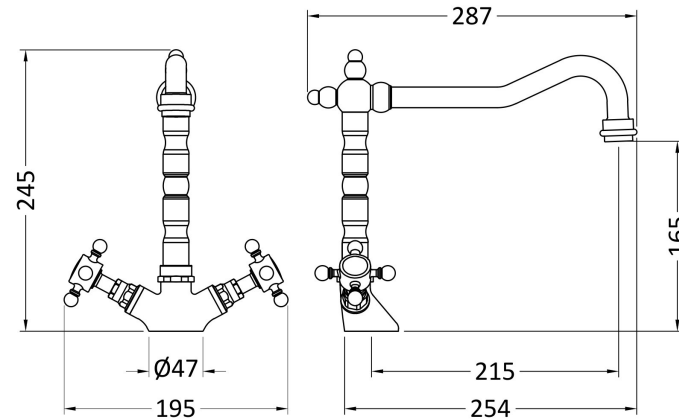

### Product Dimensions

Height (mm):	240
Width (mm):	190
Depth (mm):	230
Length (mm):	
Nett Weight (kg):	0.76

### Packaging Dimensions

Height (mm):	70
Width (mm):	280
Depth (mm):	360
Gross Weight (kg):	1.26

### Outer Box Dimensions (If Applicable)

Height (mm):	370
Width (mm):	295
Depth (mm):	375
Length (mm):	
Gross Weight (kg):	6
Barcode:	5056678401132

Flow Rates: (Litres Per Min)	0.1 bar: 3.5	0.5 bar: 7.4	1 bar: 10.5	2 bar: 14.8	3 bar: 18.2
Pipe Size:	15 mm				
Pipe Centres:	N/A				