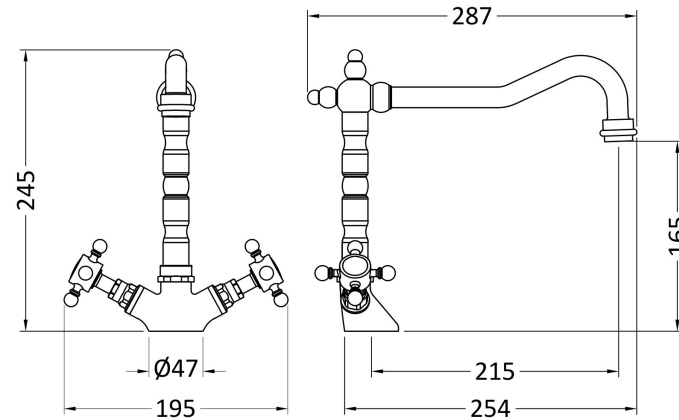

Sales Code: KB605

Description: French Classic Mono Sink Mixer

Product Dimensions

Height (mm):	240
Width (mm):	190
Depth (mm):	230
Length (mm):	
Nett Weight (kg):	0.76

Packaging Dimensions

Height (mm):	70
Width (mm):	280
Depth (mm):	360
Gross Weight (kg):	1.26

Packaging Data

Box Colour:	Brown Cardboard Box
Box Qty:	1
Label Size:	100 x 50
Label Colour:	White Label
Label Qty:	1

Outer Box Dimensions (If Applicable)

Height (mm):	370
Width (mm):	295
Depth (mm):	375
Length (mm):	
Gross Weight (kg):	6
Barcode:	5056678401149

Product Details

Country of Origin:	China
Fitting Instruction:	No
Product Material:	Brass
Control Type:	Manual
Waste Included:	Waste Not Included
Waste Type:	Not Applicable
WRAS Approval: No	Approval No: N/A
Valve/Cartridge Type:	1/4 Turn Ceramic Disc
Colour/Finish:	Brushed Nickel
Mount Type:	Deck
Operating Pressure (bar):	0.5

Flow Rates: (Litres Per Min)	0.1 bar: 3.5	0.5 bar: 7.4	1 bar: 10.5	2 bar: 14.8	3 bar: 18.2
Pipe Size:	15 mm				
Pipe Centres:	N/A				