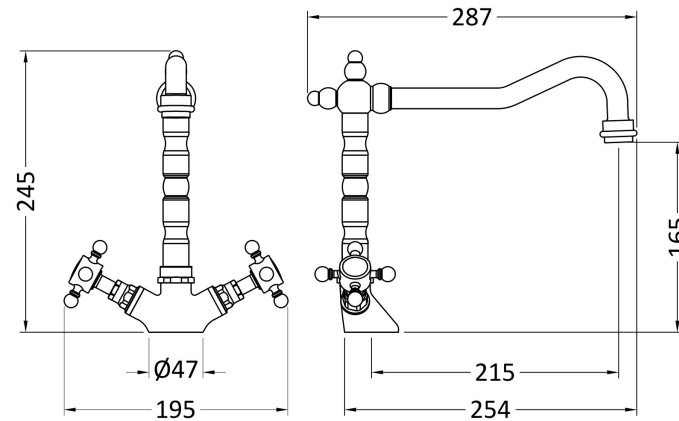

### Product Dimensions

Height (mm):	240
Width (mm):	190
Depth (mm):	230
Length (mm):	
Nett Weight (kg):	0.76

### Packaging Dimensions

Height (mm):	70
Width (mm):	280
Depth (mm):	360
Gross Weight (kg):	1.26

### Outer Box Dimensions (If Applicable)

Height (mm):	370
Width (mm):	295
Depth (mm):	375
Length (mm):	
Gross Weight (kg):	6
Barcode:	5055146108375

### Product Details

Country of Origin:	China
Fitting Instruction:	No
Product Material:	Brass
Control Type:	Manual
Waste Included:	Waste Not Included
Waste Type:	Not Applicable
WRAS Approval: No	Approval No: N/A
Valve/Cartridge Type:	1/4 Turn Ceramic Disc
Colour/Finish:	Chrome
Mount Type:	Deck
Operating Pressure (bar):	0.5