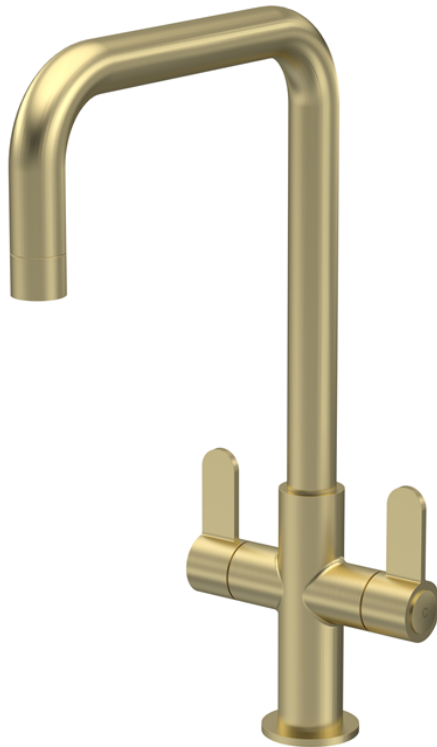

**Sales Code:** KSI805DL

**Description:** Kosi Mono Dual Lever Brushed Brass

**Product Dimensions**

Height (mm):	361
Width (mm):	130
Depth (mm):	236
Length (mm):	
Nett Weight (kg):	0.62

**Packaging Dimensions**

Height (mm):	70
Width (mm):	265
Depth (mm):	415
Gross Weight (kg):	1.12

**Packaging Data**

Box Colour:	Brown Cardboard Box
Box Qty:	1
Label Size:	100 x 50
Label Colour:	White Label
Label Qty:	1

**Outer Box Dimensions (If Applicable)**

Height (mm):	370
Width (mm):	280
Depth (mm):	370
Length (mm):	
Gross Weight (kg):	6
Barcode:	5056678400685

**Product Details**

Country of Origin:	China
Fitting Instruction:	No
Product Material:	Brass
Control Type:	Manual
Waste Included:	Waste Not Included
Waste Type:	Not Applicable
WRAS Approval: No	Approval No: N/A
Valve/Cartridge Type:	1/4 Turn Ceramic Disc
Colour/Finish:	Brushed Brass
Mount Type:	Deck
Operating Pressure (bar):	0.5
Flow Rates: (Litres Per Min)	0.1 bar: 4.1   0.5 bar: 7   1 bar: 9.5   2 bar: 13   3 bar: 15.9
Pipe Size:	15 mm
Pipe Centres:	N/A