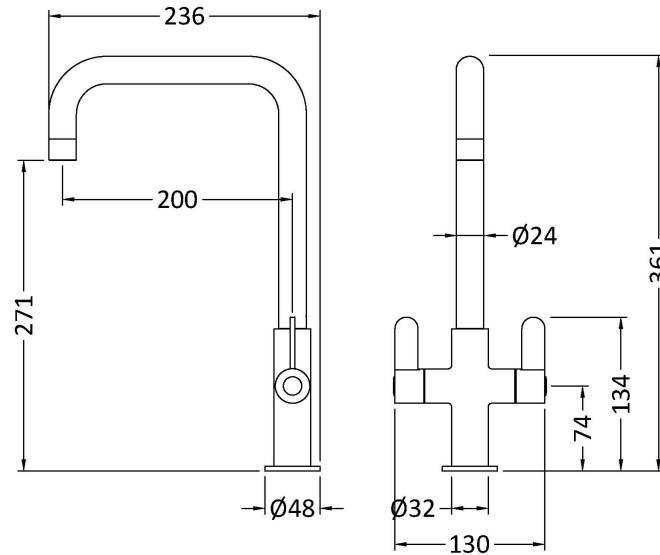

**Sales Code:** KSI805DL

**Description:** Kosi Mono Dual Lever Brushed Brass

**Product Dimensions**

Height (mm):	361
Width (mm):	130
Depth (mm):	236
Length (mm):	
Nett Weight (kg):	0.62

**Packaging Dimensions**

Height (mm):	70
Width (mm):	265
Depth (mm):	415
Gross Weight (kg):	1.12

**Packaging Data**

Box Colour:	Brown Cardboard Box
Box Qty:	1
Label Size:	100 x 50
Label Colour:	White Label
Label Qty:	1

**Outer Box Dimensions (If Applicable)**

Height (mm):	370
Width (mm):	280
Depth (mm):	370
Length (mm):	
Gross Weight (kg):	6
Barcode:	5056678400685

**Product Details**

Country of Origin:	China
Fitting Instruction:	No
Product Material:	Brass
Control Type:	Manual
Waste Included:	Waste Not Included
Waste Type:	Not Applicable
WRAS Approval: No	Approval No: N/A
Valve/Cartridge Type:	1/4 Turn Ceramic Disc
Colour/Finish:	Brushed Brass
Mount Type:	Deck
Operating Pressure (bar):	0.5
Flow Rates: (Litres Per Min)	0.1 bar: 4.1   0.5 bar: 7   1 bar: 9.5   2 bar: 13   3 bar: 15.9
Pipe Size:	15 mm
Pipe Centres:	N/A