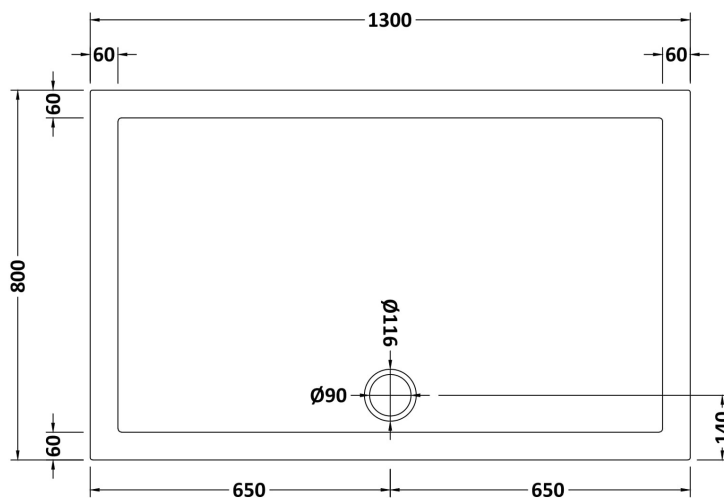

Sales Code: NTP028

Description: Rectangular Tray 1300 X 800

Product Dimensions

Length (mm):	1300
Width (mm):	800
Height (mm):	40
Nett Weight (kg):	30.3

Packaging Dimensions

Length (mm):	1340
Width (mm):	850
Height (mm):	840
Gross Weight (kg):	30.6

Packaging Data

Box Colour:	Shrinkwrap & Polystyrene
Box Qty:	1
Label Size:	100 x 50
Label Colour:	White Label
Label Qty:	2

Outer Box Dimensions (If Applicable)

Length (mm):	
Width (mm):	
Height (mm):	
Gross Weight (kg):	
Barcode:	5055275896235

Product Details

Country of Origin:	United Kingdom
Fitting Instruction:	No
CE & UKCA:	Yes
Colour/Finish:	White
Product Material:	Acrylic Capped ABS Caco3 & Pu
Material Colour Reference:	European White
Radius:	0
Waste Required (mm):	90
Compatible with Leg Kit:	Yes