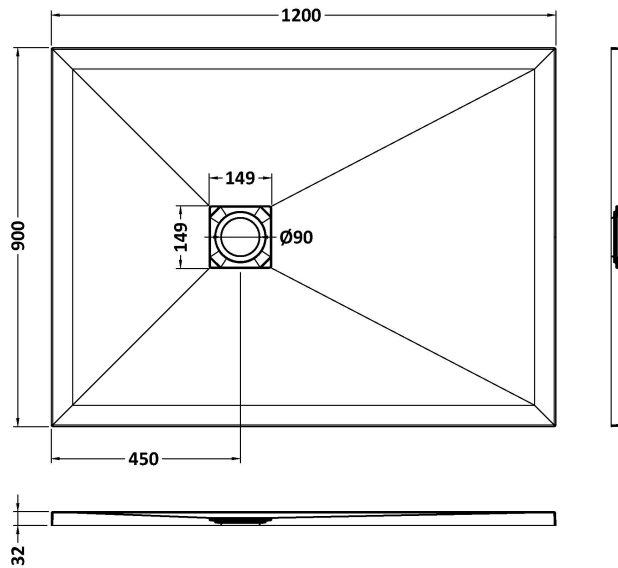

Sales Code: NLT91024

Description: Rectangular Shower Tray 1200X900

Product Dimensions

Length (mm):	1200
Width (mm):	900
Height (mm):	33
Nett Weight (kg):	47

Packaging Dimensions

Length (mm):	1240
Width (mm):	940
Height (mm):	73
Gross Weight (kg):	47.3

Packaging Data

Box Colour:	Shrinkwrap & Polystyrene
Box Qty:	1
Label Size:	100 x 50
Label Colour:	White Label
Label Qty:	2

Outer Box Dimensions (If Applicable)

Length (mm):	
Width (mm):	
Height (mm):	
Gross Weight (kg):	
Barcode:	5056462656281

Product Details

Country of Origin:	United Kingdom
Fitting Instruction:	No
CE & UKCA:	Yes
Colour/Finish:	Slate Black
Product Material:	Acrylic Capped ABS Caco3 & Pu
Material Colour Reference:	Slate Black
Radius:	0
Waste Required (mm):	90
Compatible with Leg Kit:	No