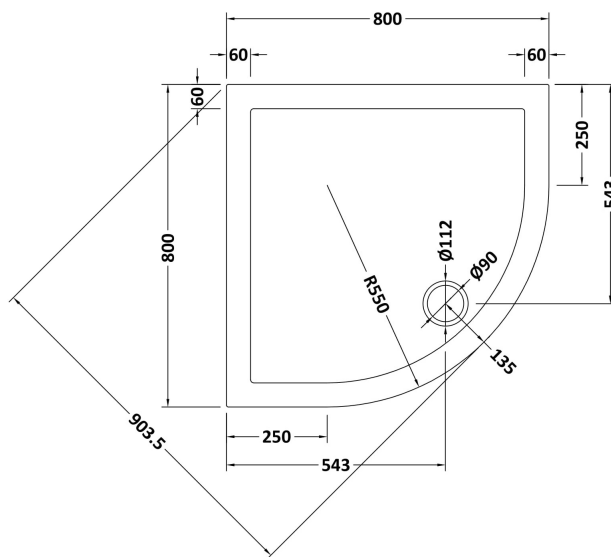

Sales Code: NTP105

Description: Quad Tray 800 X 800

Product Dimensions

Length (mm):	800
Width (mm):	800
Height (mm):	40
Nett Weight (kg):	17.5

Packaging Dimensions

Length (mm):	840
Width (mm):	840
Height (mm):	80
Gross Weight (kg):	17.8

Packaging Data

Box Colour:	Shrinkwrap & Polystyrene
Box Qty:	1
Label Size:	100 x 50
Label Colour:	White Label
Label Qty:	2

Outer Box Dimensions (If Applicable)

Length (mm):	
Width (mm):	
Height (mm):	
Gross Weight (kg):	
Barcode:	5055369006199

Product Details

Country of Origin:	United Kingdom
Fitting Instruction:	No
CE & UKCA:	Yes
Colour/Finish:	White
Product Material:	Acrylic Capped ABS Caco3 & Pu
Material Colour Reference:	European White
Radius:	550
Waste Required (mm):	90
Compatible with Leg Kit:	Yes