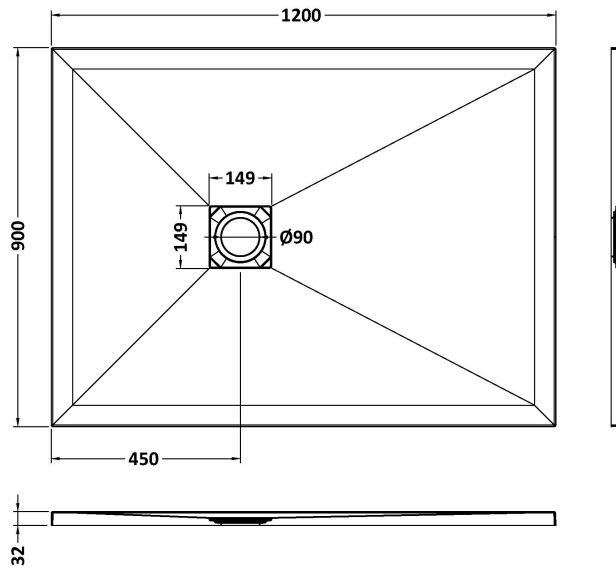

Sales Code: NLT61024

Description: Rectangular Shower Tray 1200X900

Product Dimensions

Length (mm):	1200
Width (mm):	900
Height (mm):	33
Nett Weight (kg):	47

Packaging Dimensions

Length (mm):	1240
Width (mm):	940
Height (mm):	73
Gross Weight (kg):	47.3

Packaging Data

Box Colour:	Shrinkwrap & Polystyrene
Box Qty:	1
Label Size:	100 x 50
Label Colour:	White Label
Label Qty:	2

Outer Box Dimensions (If Applicable)

Length (mm):	
Width (mm):	
Height (mm):	
Gross Weight (kg):	
Barcode:	5056462656274

Product Details

Country of Origin:	United Kingdom
Fitting Instruction:	No
CE & UKCA:	Yes
Colour/Finish:	Slate White
Product Material:	Acrylic Capped ABS Caco3 & Pu
Material Colour Reference:	Slate White
Radius:	0
Waste Required (mm):	90
Compatible with Leg Kit:	No