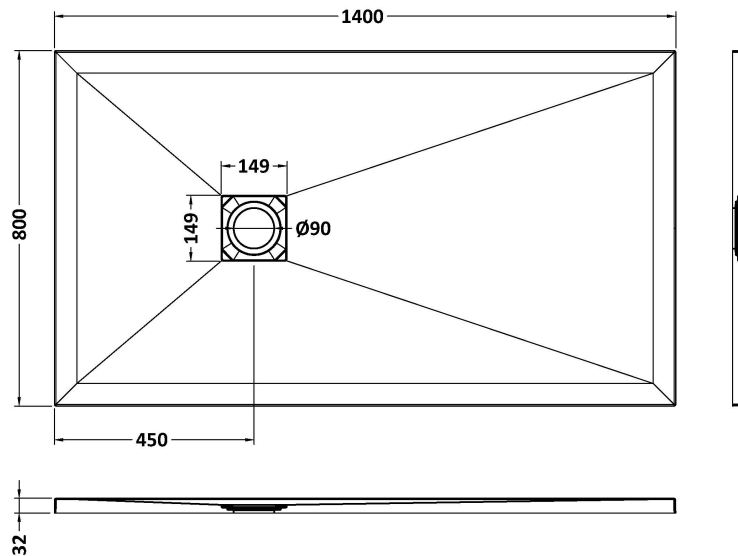

Sales Code: NLT91033

Description: Rectangular Shower Tray 1400X800

### Product Dimensions

Length (mm):	1400
Width (mm):	800
Height (mm):	33
Nett Weight (kg):	49.3

### Packaging Dimensions

Length (mm):	1440
Width (mm):	840
Height (mm):	73
Gross Weight (kg):	49.6

### Outer Box Dimensions (If Applicable)

Length (mm):	
Width (mm):	
Height (mm):	
Gross Weight (kg):	
Barcode:	5056462656311