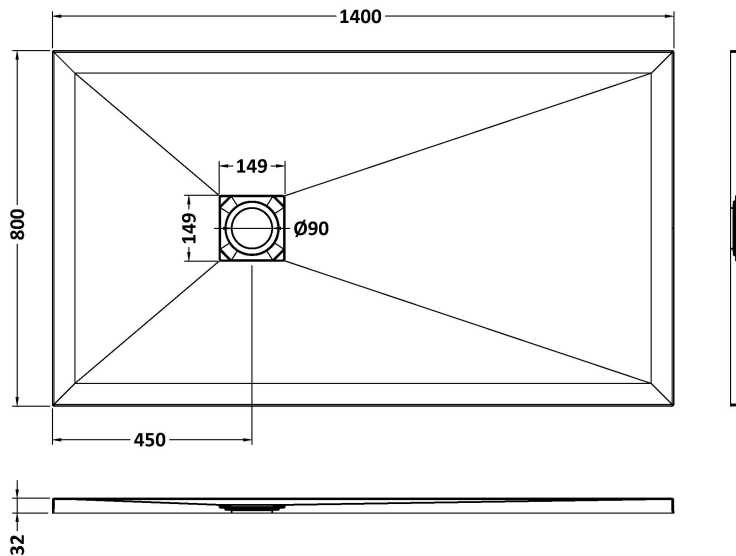

**Sales Code:** NLT71033

**Description:** Rectangular Shower Tray 1400X800

**Product Dimensions**

Length (mm):	1400
Width (mm):	800
Height (mm):	33
Nett Weight (kg):	49.7

**Packaging Dimensions**

Length (mm):	1440
Width (mm):	840
Height (mm):	73
Gross Weight (kg):	50

**Packaging Data**

Box Colour:	Shrinkwrap & Polystyrene
Box Qty:	1
Label Size:	100 x 50
Label Colour:	White Label
Label Qty:	2

**Outer Box Dimensions (If Applicable)**

Length (mm):	
Width (mm):	
Height (mm):	
Gross Weight (kg):	
Barcode:	5056462656328

**Product Details**

Country of Origin:	United Kingdom
Fitting Instruction:	No
CE & UKCA:	Yes
Colour/Finish:	Slate Grey
Product Material:	Acrylic Capped ABS Caco3 & Pu
Material Colour Reference:	Slate Grey
Radius:	0
Waste Required (mm):	90
Compatible with Leg Kit:	No