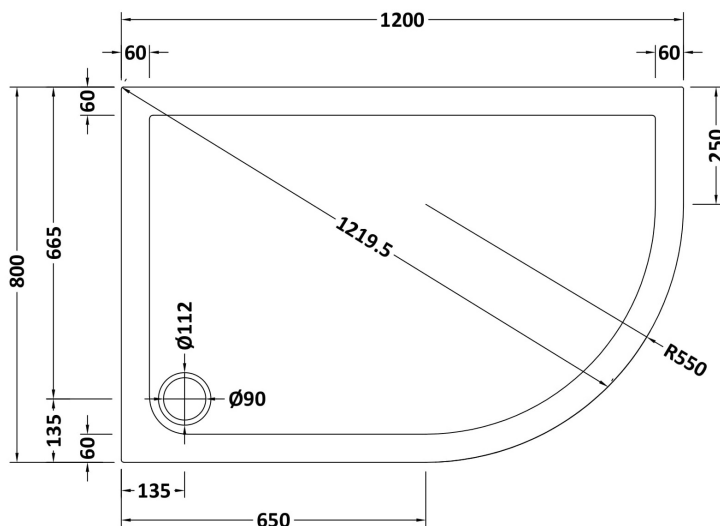

### Product Dimensions

Length (mm):	1200
Width (mm):	800
Height (mm):	40
Nett Weight (kg):	27.6

### Packaging Dimensions

Length (mm):	1240
Width (mm):	840
Height (mm):	80
Gross Weight (kg):	27.9

### Packaging Data

Box Colour:	Shrinkwrap & Polystyrene
Box Qty:	1
Label Size:	100 x 50
Label Colour:	White Label
Label Qty:	2

### Outer Box Dimensions (If Applicable)

Length (mm):	
Width (mm):	
Height (mm):	
Gross Weight (kg):	
Barcode:	5055369006168