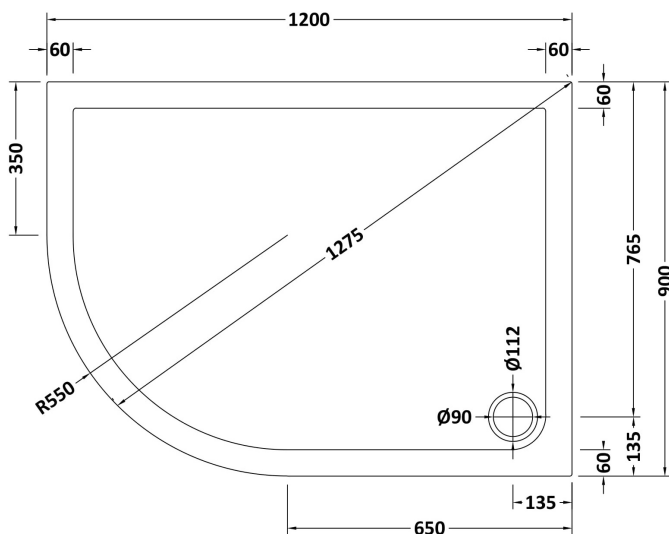

### Product Dimensions

Length (mm):	1200
Width (mm):	900
Height (mm):	40
Nett Weight (kg):	30.2

### Packaging Dimensions

Length (mm):	1240
Width (mm):	940
Height (mm):	80
Gross Weight (kg):	30.5

### Packaging Data

Box Colour:	Shrinkwrap & Polystyrene
Box Qty:	1
Label Size:	100 x 50
Label Colour:	White Label
Label Qty:	2

### Outer Box Dimensions (If Applicable)

Length (mm):	
Width (mm):	
Height (mm):	
Gross Weight (kg):	
Barcode:	5055369006175