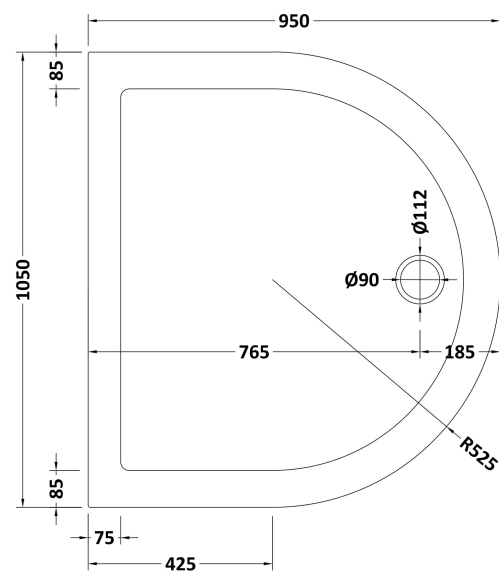

### Product Dimensions

Length (mm):	
Width (mm):	
Height (mm):	
Nett Weight (kg):	31.1

### Packaging Dimensions

Length (mm):	1090
Width (mm):	990
Height (mm):	85
Gross Weight (kg):	31.4

### Packaging Data

Box Colour:	
Box Qty:	
Label Size:	x
Label Colour:	
Label Qty:	

### Outer Box Dimensions (If Applicable)

Length (mm):	
Width (mm):	
Height (mm):	
Gross Weight (kg):	
Barcode:	5056211813491