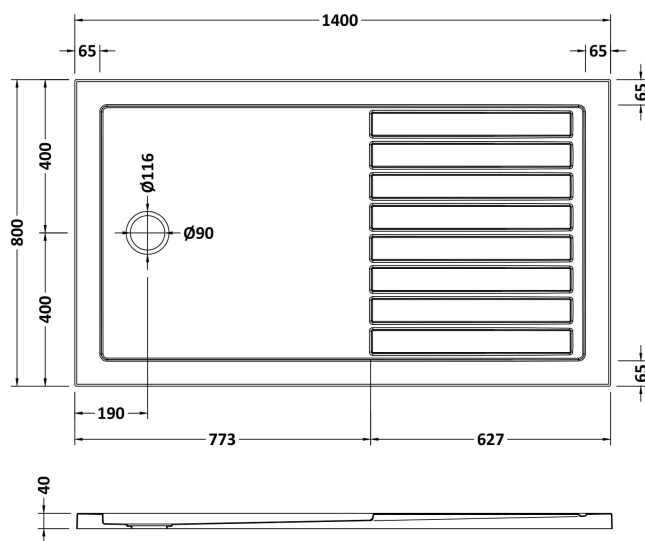

Sales Code: NTP1480**Description:** Walk In Tray 1400 X 800**Product Dimensions**

Length (mm):	1400
Width (mm):	800
Height (mm):	40
Nett Weight (kg):	46,4

Packaging Dimensions

Length (mm):	1440
Width (mm):	840
Height (mm):	80
Gross Weight (kg):	46,7

Packaging Data

Box Colour:	Shrinkwrap & Polystyrene
Box Qty:	1
Label Size:	100 x 50
Label Colour:	White Label
Label Qty:	2

Outer Box Dimensions (If Applicable)

Length (mm):	
Width (mm):	
Height (mm):	
Gross Weight (kg):	
Barcode:	5056211855378

Product Details

Country of Origin:	United Kingdom
Fitting Instruction:	No
CE & UKCA:	Yes
Colour/Finish:	White
Product Material:	Acrylic Capped ABS Caco3 & Pu
Material Colour Reference:	European White
Radius:	0
Waste Required (mm):	90
Compatible with Leg Kit:	Yes