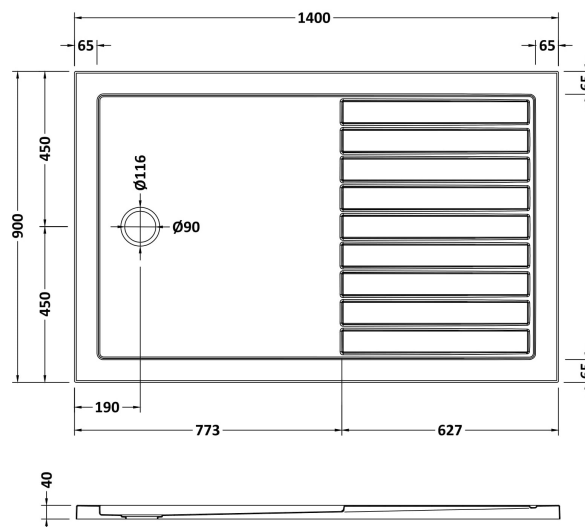

Sales Code: NTP1490

Description: Walk In Tray 1400 X 900

Product Dimensions

Length (mm):	1400
Width (mm):	900
Height (mm):	40
Nett Weight (kg):	47.1

Packaging Dimensions

Length (mm):	1440
Width (mm):	940
Height (mm):	80
Gross Weight (kg):	47.4

Packaging Data

Box Colour:	Shrinkwrap & Polystyrene
Box Qty:	1
Label Size:	100 x 50
Label Colour:	White Label
Label Qty:	2

Outer Box Dimensions (If Applicable)

Length (mm):	
Width (mm):	
Height (mm):	
Gross Weight (kg):	
Barcode:	5056211850731

Product Details

Country of Origin:	United Kingdom
Fitting Instruction:	No
CE & UKCA:	Yes
Colour/Finish:	White
Product Material:	Acrylic Capped ABS Caco3 & Pu
Material Colour Reference:	European White
Radius:	0
Waste Required (mm):	90
Compatible with Leg Kit:	Yes