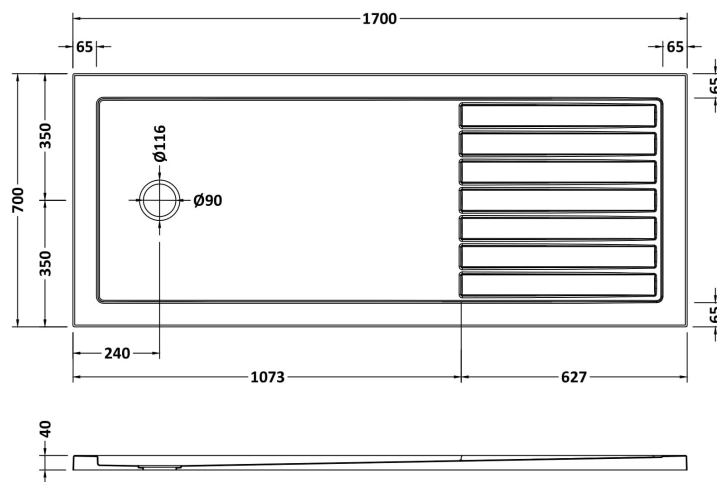

Sales Code: NTP1770

Description: Walk In Tray 1700 X 700

Product Dimensions

Length (mm):	1700
Width (mm):	700
Height (mm):	40
Nett Weight (kg):	50

Packaging Dimensions

Length (mm):	1740
Width (mm):	740
Height (mm):	80
Gross Weight (kg):	50.3

Packaging Data

Box Colour:	Shrinkwrap & Polystyrene
Box Qty:	1
Label Size:	100 x 50
Label Colour:	White Label
Label Qty:	2

Outer Box Dimensions (If Applicable)

Length (mm):	
Width (mm):	
Height (mm):	
Gross Weight (kg):	
Barcode:	5056211855385

Product Details

Country of Origin:	United Kingdom
Fitting Instruction:	No
CE & UKCA:	Yes
Colour/Finish:	White
Product Material:	Acrylic Capped ABS Caco3 & Pu
Material Colour Reference:	European White
Radius:	0
Waste Required (mm):	90
Compatible with Leg Kit:	Yes