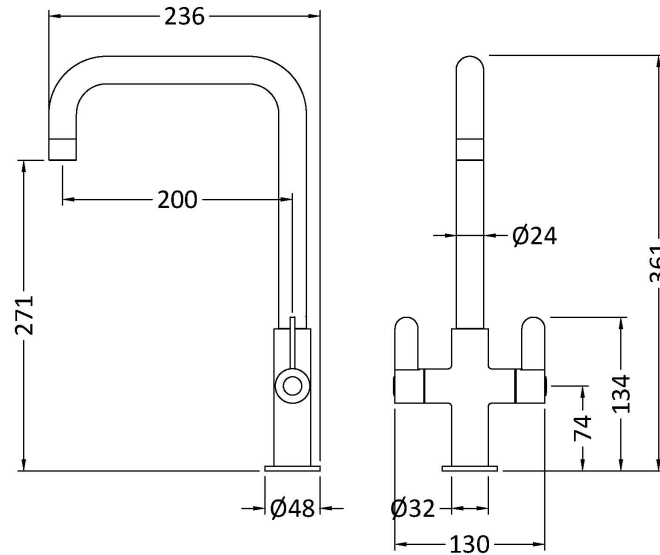

Sales Code: KSI605DL

Description: Kosi Mono Dual Lever Brushed Nickel

Product Dimensions

Height (mm):	361
Width (mm):	130
Depth (mm):	236
Length (mm):	
Nett Weight (kg):	0.62

Packaging Dimensions

Height (mm):	70
Width (mm):	265
Depth (mm):	415
Gross Weight (kg):	1.12

Packaging Data

Box Colour:	Brown Cardboard Box
Box Qty:	1
Label Size:	100 x 50
Label Colour:	White Label
Label Qty:	1

Outer Box Dimensions (If Applicable)

Height (mm):	370
Width (mm):	280
Depth (mm):	370
Length (mm):	
Gross Weight (kg):	6
Barcode:	5056678400692

Product Details

Country of Origin:	China
Fitting Instruction:	No
Product Material:	Brass
Control Type:	Manual
Waste Included:	Waste Not Included
Waste Type:	Not Applicable
WRAS Approval: No	Approval No: N/A
Valve/Cartridge Type:	1/4 Turn Ceramic Disc
Colour/Finish:	Brushed Nickel
Mount Type:	Deck
Operating Pressure (bar):	0.5

Flow Rates: (Litres Per Min)	0.1 bar: 4.1	0.5 bar: 7	1 bar: 9.5	2 bar: 13	3 bar: 15.9
Pipe Size:	15 mm				
Pipe Centres:	N/A				