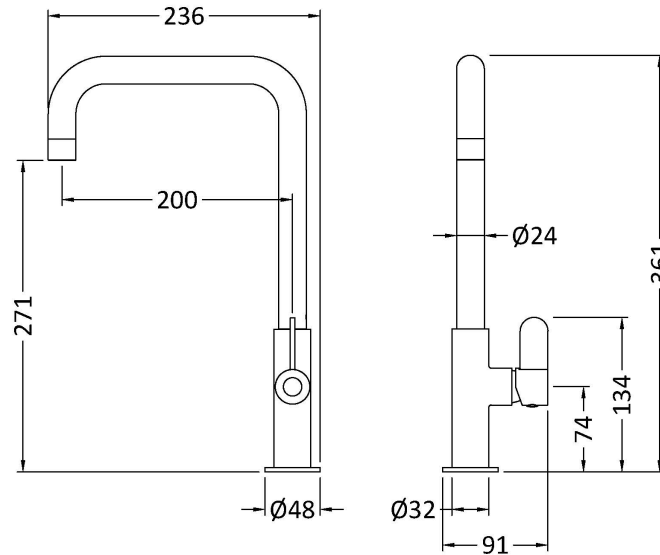

Sales Code: KSI605SL

Description: Kosi Mono Single Lever Brushed Nickel

Product Dimensions

Height (mm):	361
Width (mm):	90
Depth (mm):	236
Length (mm):	
Nett Weight (kg):	0.4

Packaging Dimensions

Height (mm):	70
Width (mm):	265
Depth (mm):	415
Gross Weight (kg):	0.9

Packaging Data

Box Colour:	Brown Cardboard Box
Box Qty:	1
Label Size:	100 x 50
Label Colour:	White Label
Label Qty:	1

Outer Box Dimensions (If Applicable)

Height (mm):	370
Width (mm):	280
Depth (mm):	395
Length (mm):	
Gross Weight (kg):	6
Barcode:	5056678400746

Product Details

Country of Origin:	China
Fitting Instruction:	No
Product Material:	Brass
Control Type:	Manual
Waste Included:	Waste Not Included
Waste Type:	Not Applicable
WRAS Approval: No	Approval No: N/A
Valve/Cartridge Type:	1/4 Turn Ceramic Disc
Colour/Finish:	Brushed Nickel
Mount Type:	Deck
Operating Pressure (bar):	0.5

Flow Rates: (Litres Per Min)	0.1 bar: 1.9	0.5 bar: 3.7	1 bar: 5.1	2 bar: 7.2	3 bar: 8.7
Pipe Size:	15 mm				
Pipe Centres:	N/A				