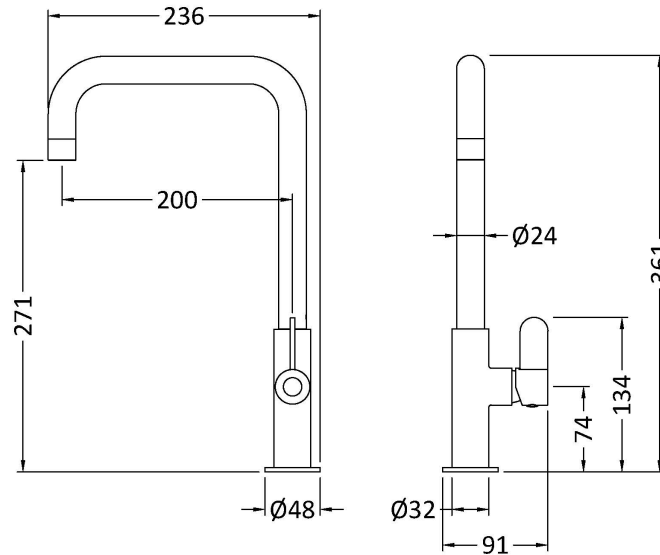

Sales Code: KSI305SL

Description: Kosi Mono Single Lever Chrome

Product Dimensions

Height (mm):	361
Width (mm):	90
Depth (mm):	236
Length (mm):	
Nett Weight (kg):	0.4

Packaging Dimensions

Height (mm):	70
Width (mm):	265
Depth (mm):	415
Gross Weight (kg):	0.9

Packaging Data

Box Colour:	Brown Cardboard Box
Box Qty:	1
Label Size:	100 x 50
Label Colour:	White Label
Label Qty:	1

Outer Box Dimensions (If Applicable)

Height (mm):	370
Width (mm):	280
Depth (mm):	395
Length (mm):	
Gross Weight (kg):	6
Barcode:	5056678400722

Product Details

Country of Origin:	China
Fitting Instruction:	No
Product Material:	Brass
Control Type:	Manual
Waste Included:	Waste Not Included
Waste Type:	Not Applicable
WRAS Approval:	No
Approval No:	N/A
Valve/Cartridge Type:	1/4 Turn Ceramic Disc
Colour/Finish:	Chrome
Mount Type:	Deck
Operating Pressure (bar):	0.5

Flow Rates: (Litres Per Min)	0.1 bar: 1.9	0.5 bar: 3.7	1 bar: 5.1	2 bar: 7.2	3 bar: 8.7
Pipe Size:	15 mm				
Pipe Centres:	N/A				