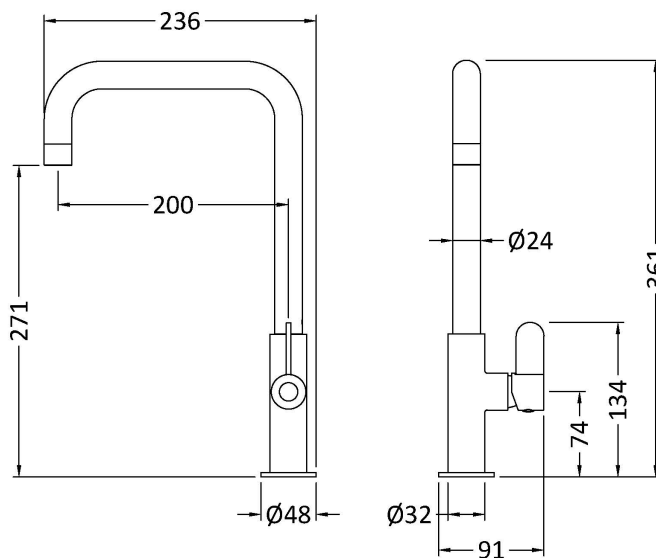

Sales Code: KSI405SL

Description: Kosi Mono Single Lever Matt Black

Product Dimensions

Height (mm):	361
Width (mm):	90
Depth (mm):	236
Length (mm):	
Nett Weight (kg):	0.4

Packaging Dimensions

Height (mm):	70
Width (mm):	265
Depth (mm):	415
Gross Weight (kg):	0.9

Packaging Data

Box Colour:	Brown Cardboard Box
Box Qty:	1
Label Size:	100 x 50
Label Colour:	White Label
Label Qty:	1

Outer Box Dimensions (If Applicable)

Height (mm):	370
Width (mm):	280
Depth (mm):	395
Length (mm):	
Gross Weight (kg):	6
Barcode:	5056678400753

Product Details

Country of Origin:	China
Fitting Instruction:	No
Product Material:	Brass
Control Type:	Manual
Waste Included:	Waste Not Included
Waste Type:	Not Applicable
WRAS Approval: No	Approval No: N/A
Valve/Cartridge Type:	1/4 Turn Ceramic Disc
Colour/Finish:	Matt Black
Mount Type:	Deck
Operating Pressure (bar):	0.5

Flow Rates: (Litres Per Min)	0.1 bar: 1.9	0.5 bar: 3.7	1 bar: 5.1	2 bar: 7.2	3 bar: 8.7
Pipe Size:	15 mm				
Pipe Centres:	N/A				